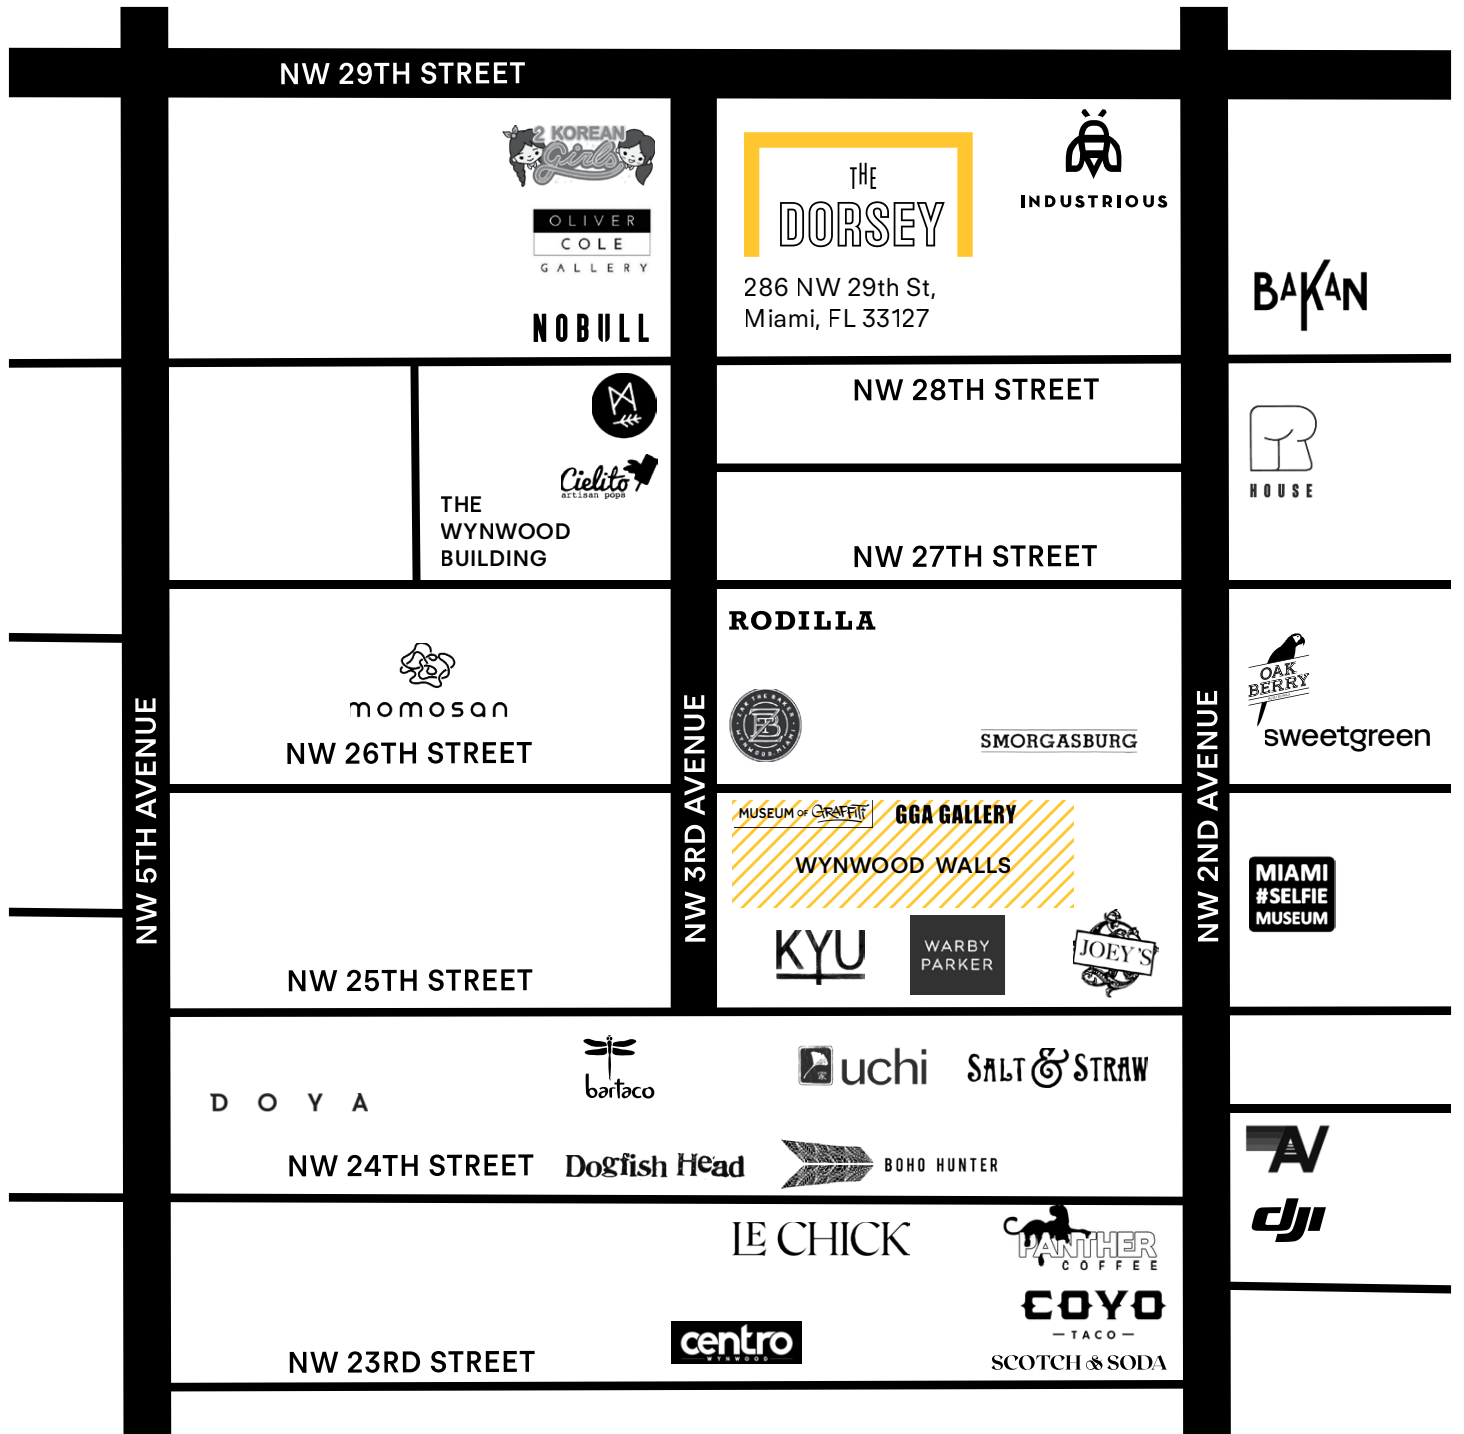

THE DORSEY

7.5 Miles Miami International Airport

9.6 Miles University of Miami

1.1 Miles Miami Design District

2.7 Miles Downtown Miami