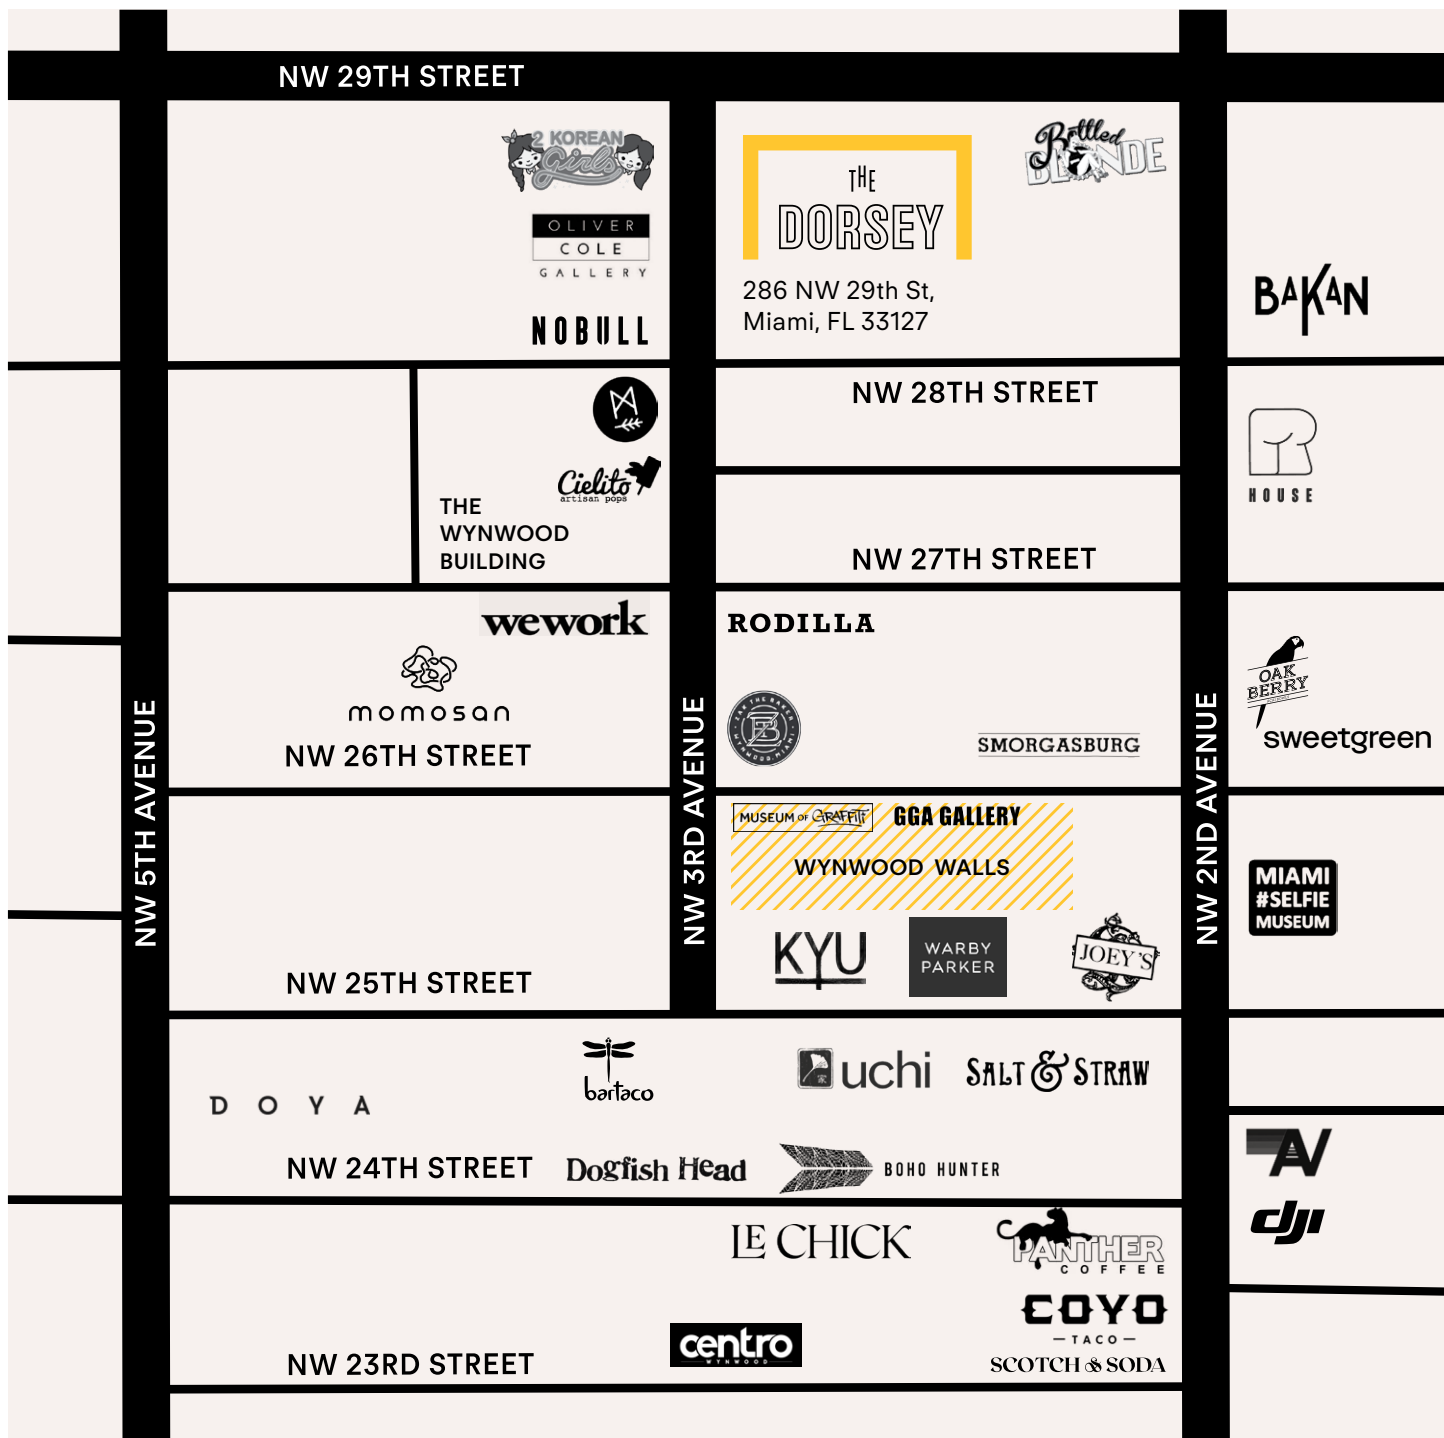

# THE DORSEY

**7.5 Miles** Miami International Airport

**9.6 Miles** University of Miami

**1.1 Miles** Miami Design District

**2.7 Miles** Downtown Miami