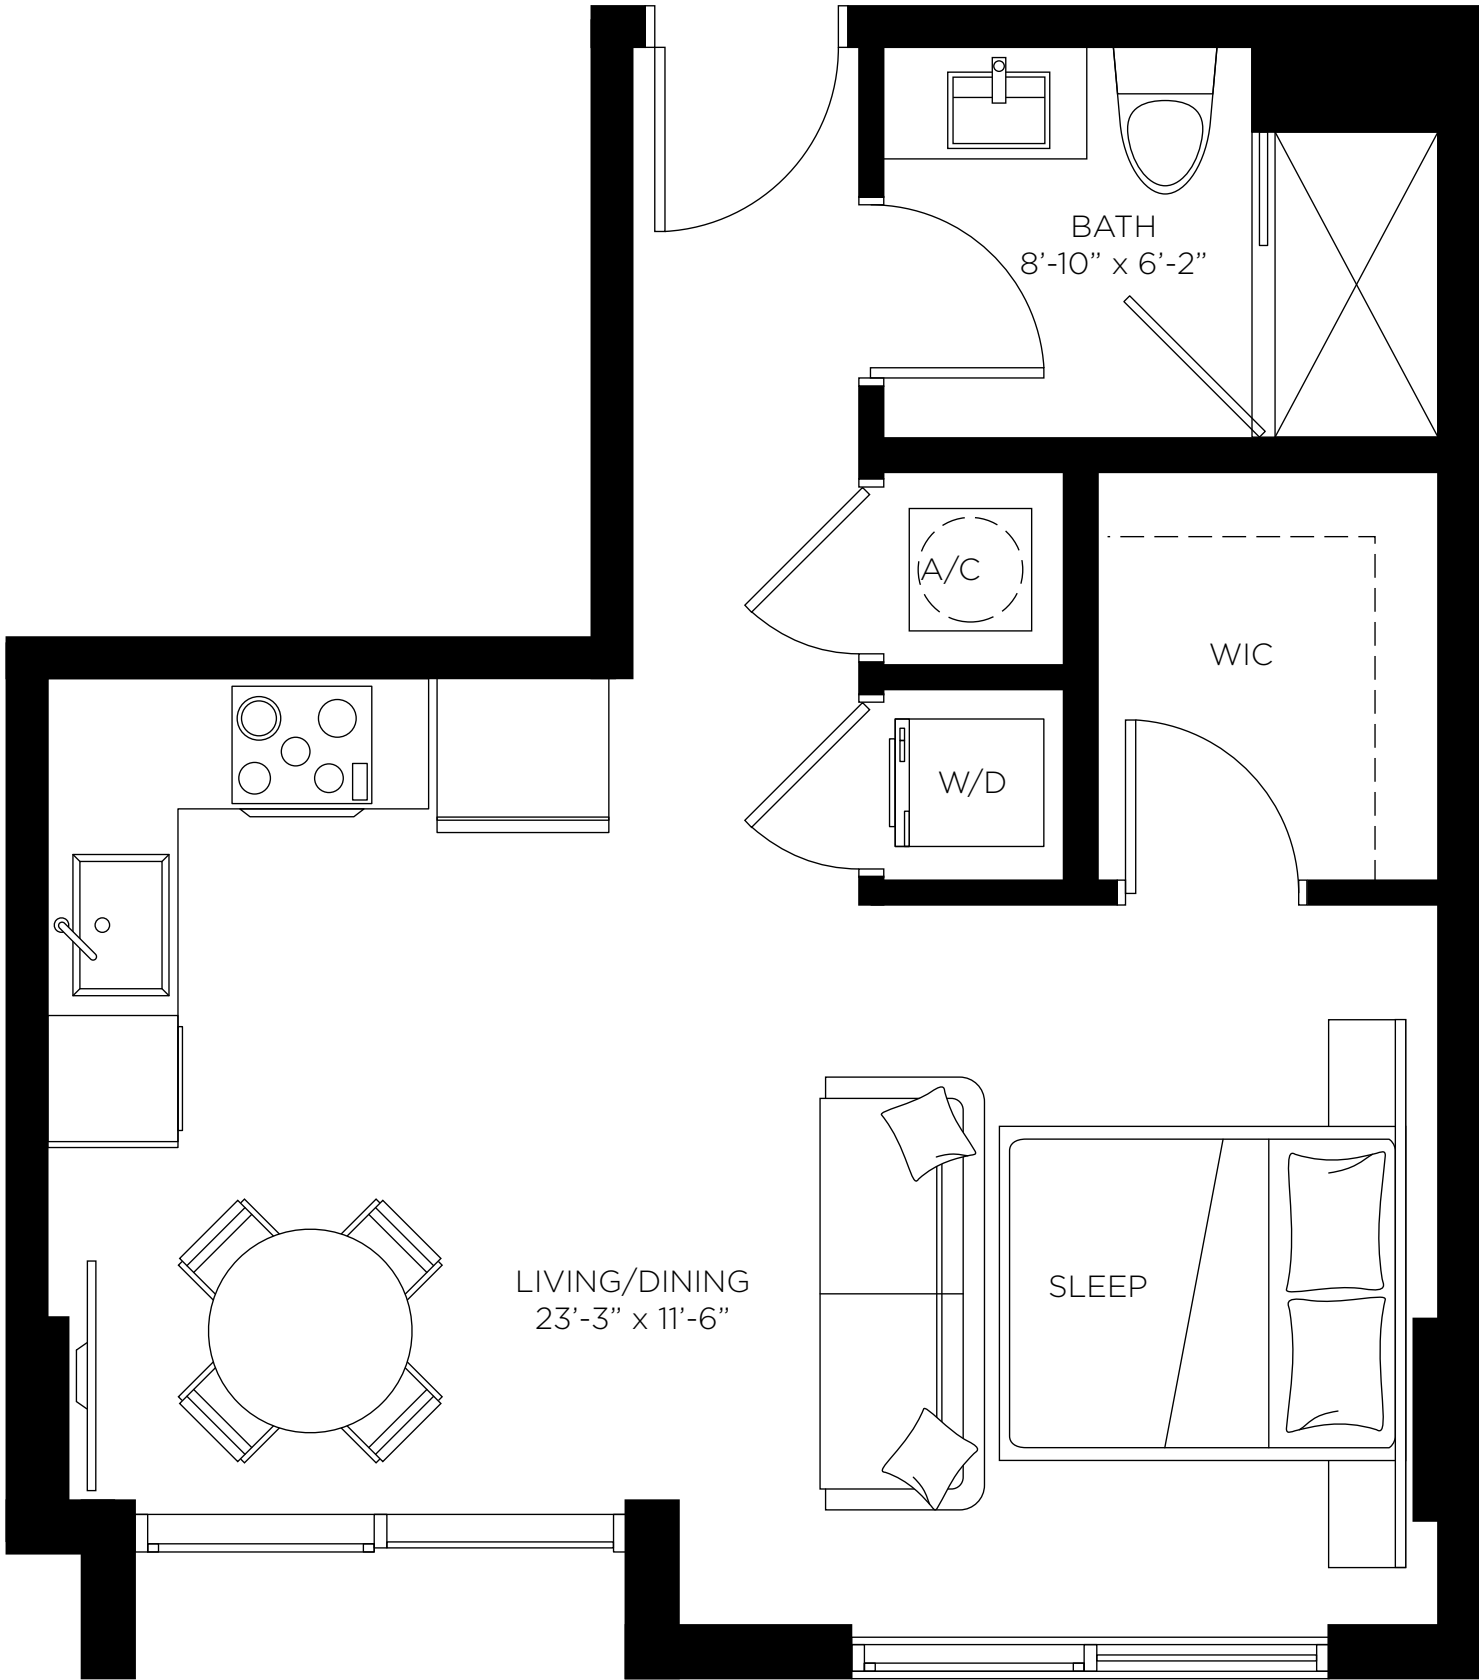

# Studio / 1 Bath

553 SF | 51 m<sup>2</sup>

S4

# Studio / 1 Bath

560 SF | 52m<sup>2</sup>

THE  
DORSEY

S5

# Studio / 1 Bath

548 SF | 51 m<sup>2</sup>

THE  
DORSEY

A1

# 1 Bed / 1 Bath

621 SF | 58 m<sup>2</sup>

THE  
DORSEY

A2