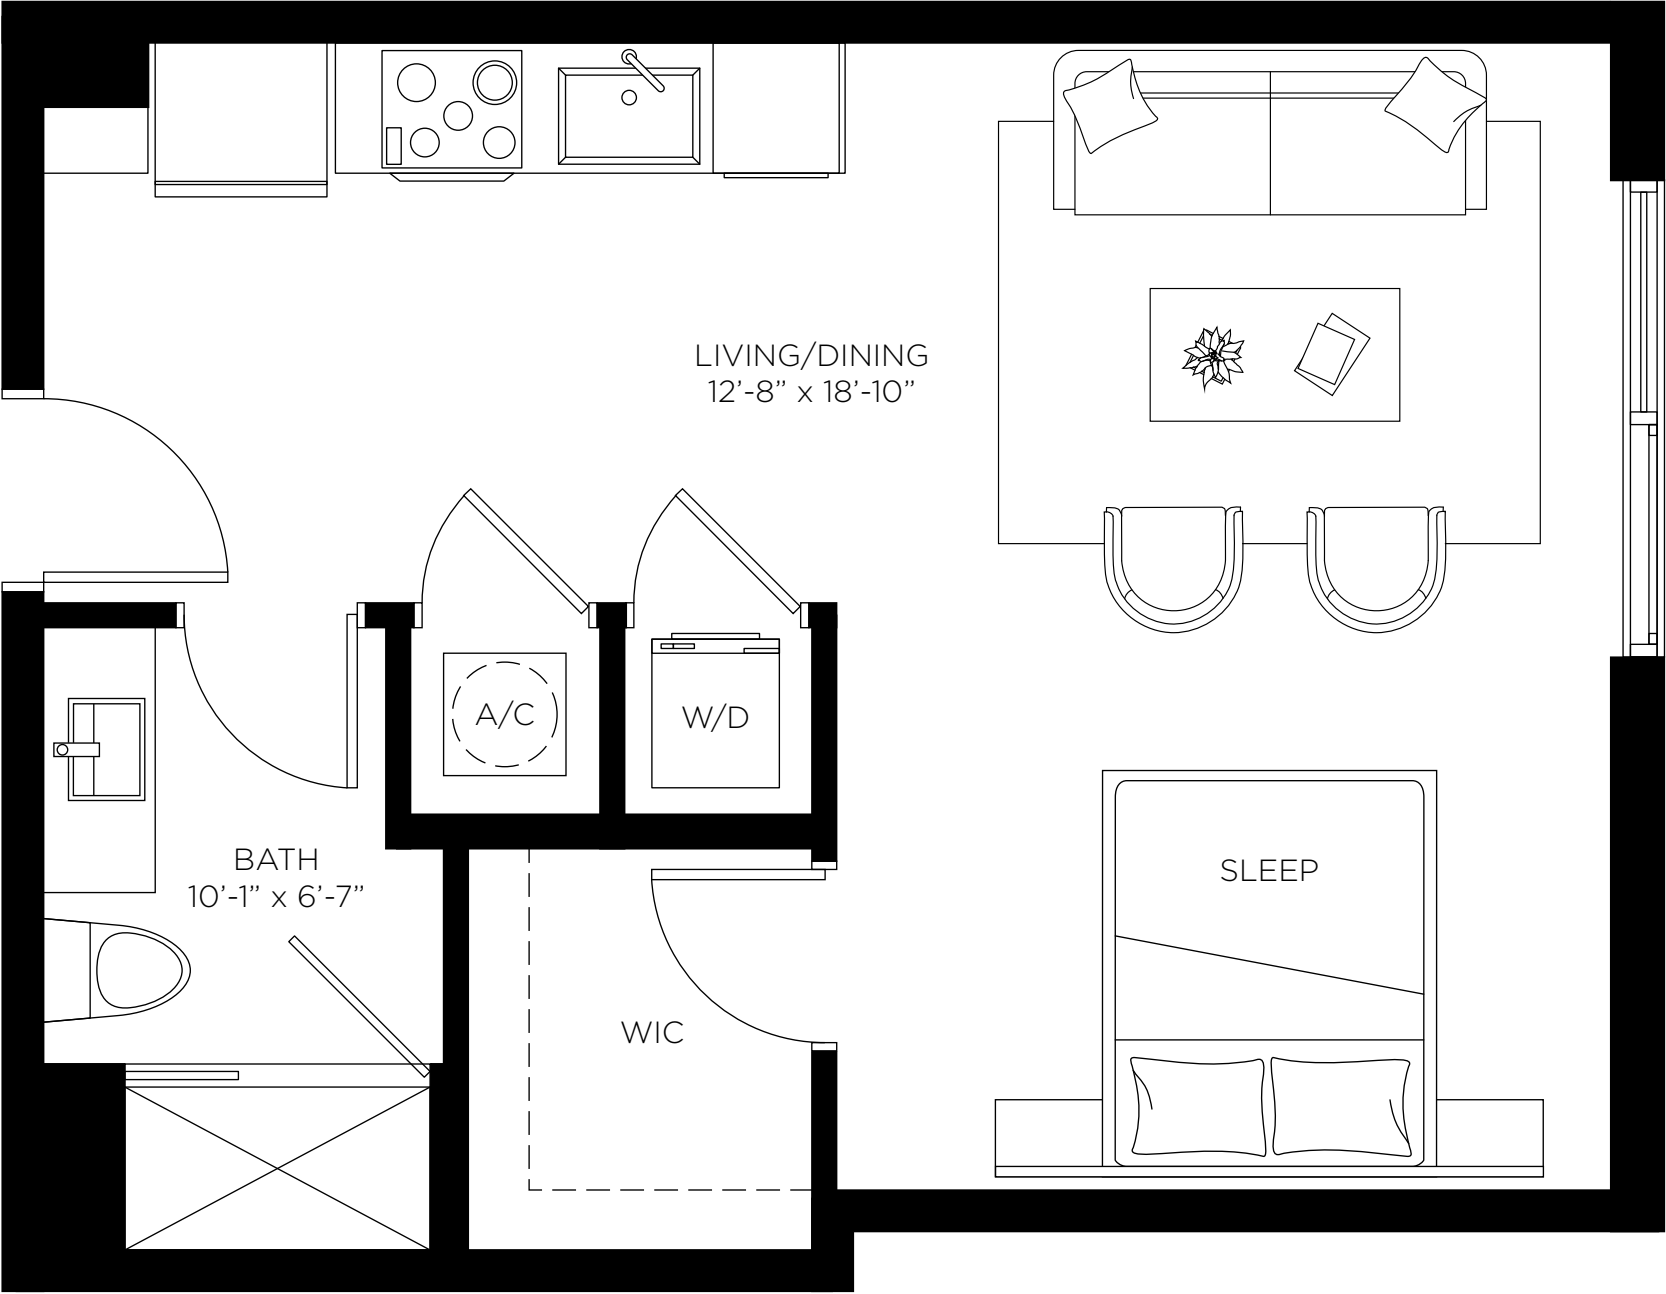

# Studio / 1 Bath

466 SF | 43 m<sup>2</sup>

THE  
DORSEY

S3

# Studio / 1 Bath

553 SF | 51 m<sup>2</sup>

S4

# Studio / 1 Bath

560 SF | 52m<sup>2</sup>

THE  
DORSEY

S5