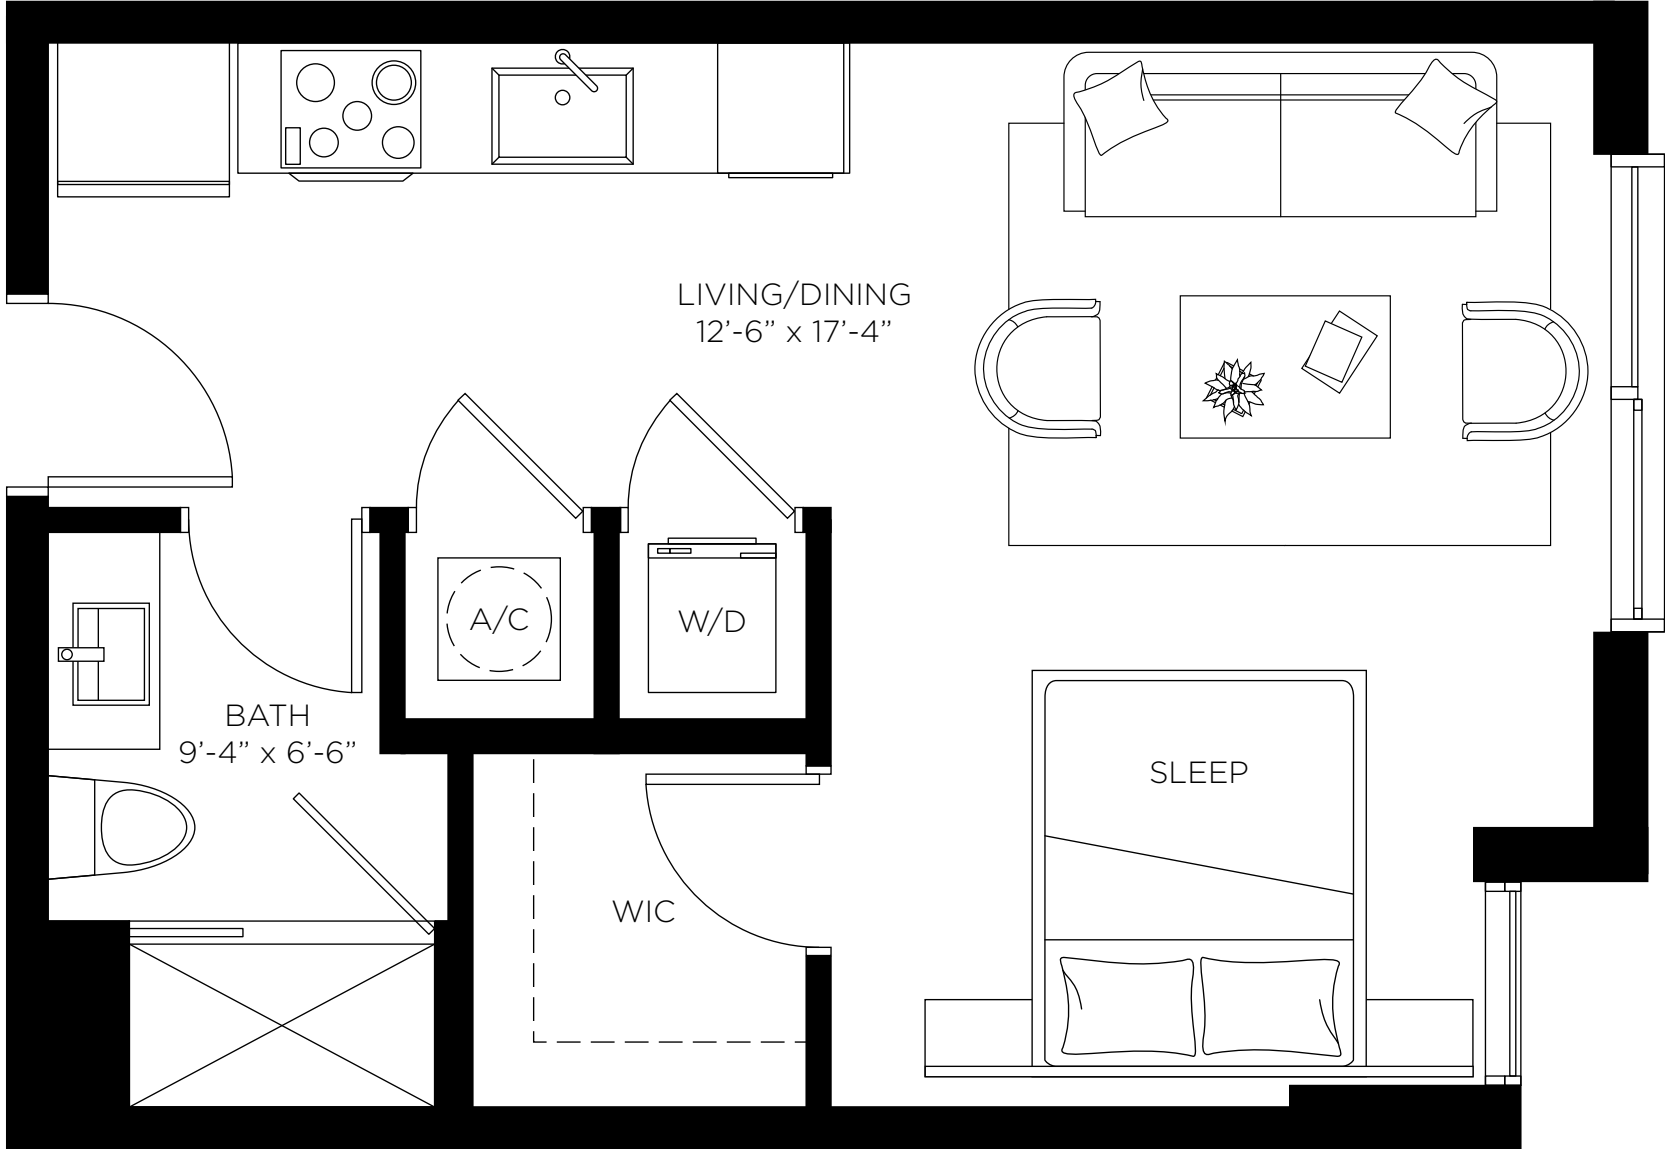

# Studio / 1 Bath

474 SF | 44 m<sup>2</sup>

THE  
DORSEY

S2