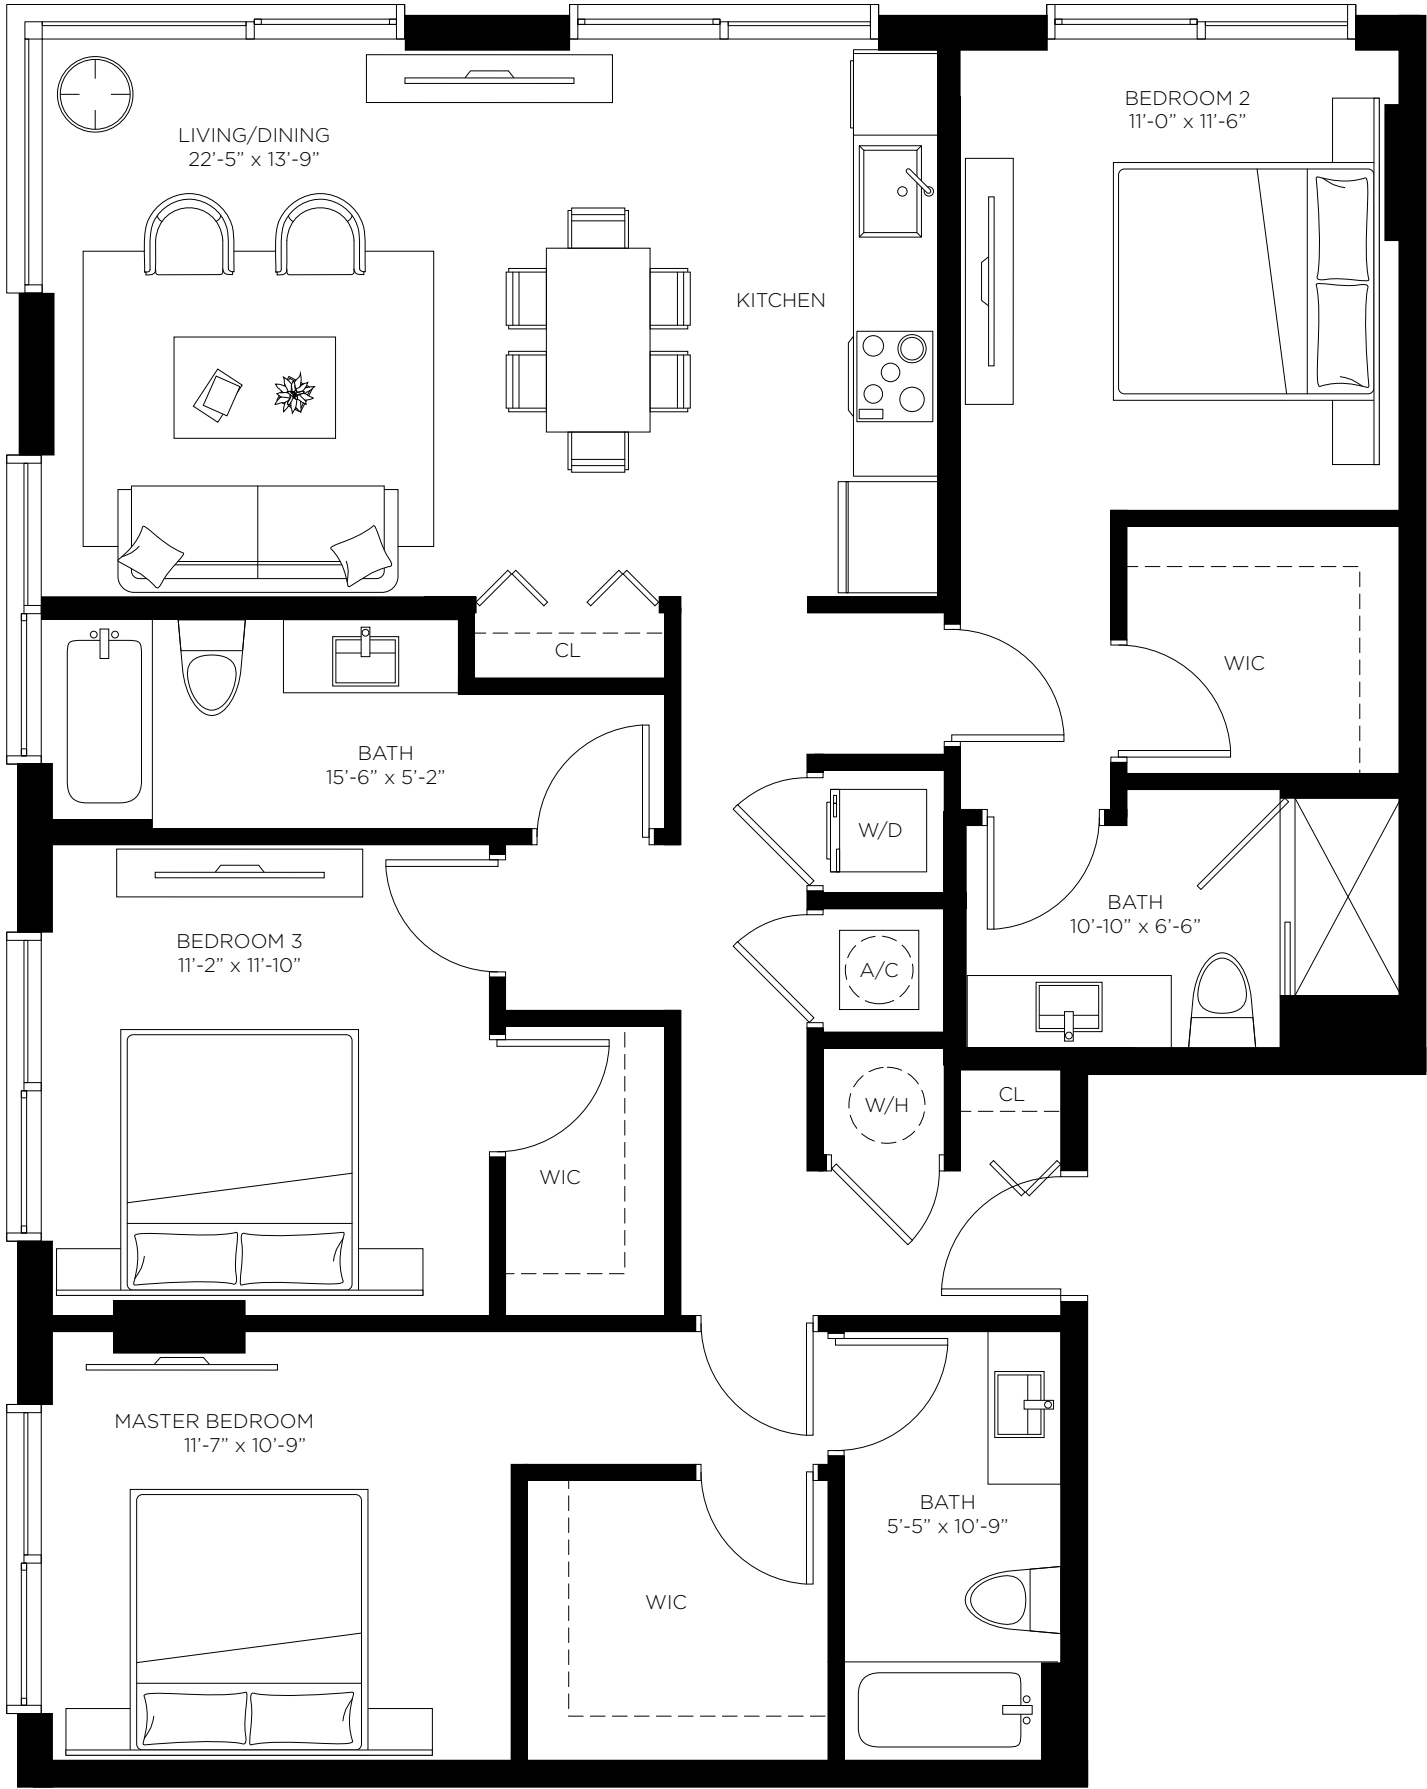

# Studio / 1 Bath

474 SF | 44 m<sup>2</sup>

THE  
DORSEY

S2

# Studio / 1 Bath

548 SF | 51 m<sup>2</sup>

THE  
DORSEY

A1

# 3 Bed / 3 Bath

1,600 SF | 148 m<sup>2</sup>

THE  
DORSEY

C5

# 3 Bed / 3 Bath

1,422 SF | 132 m<sup>2</sup>

THE  
DORSEY