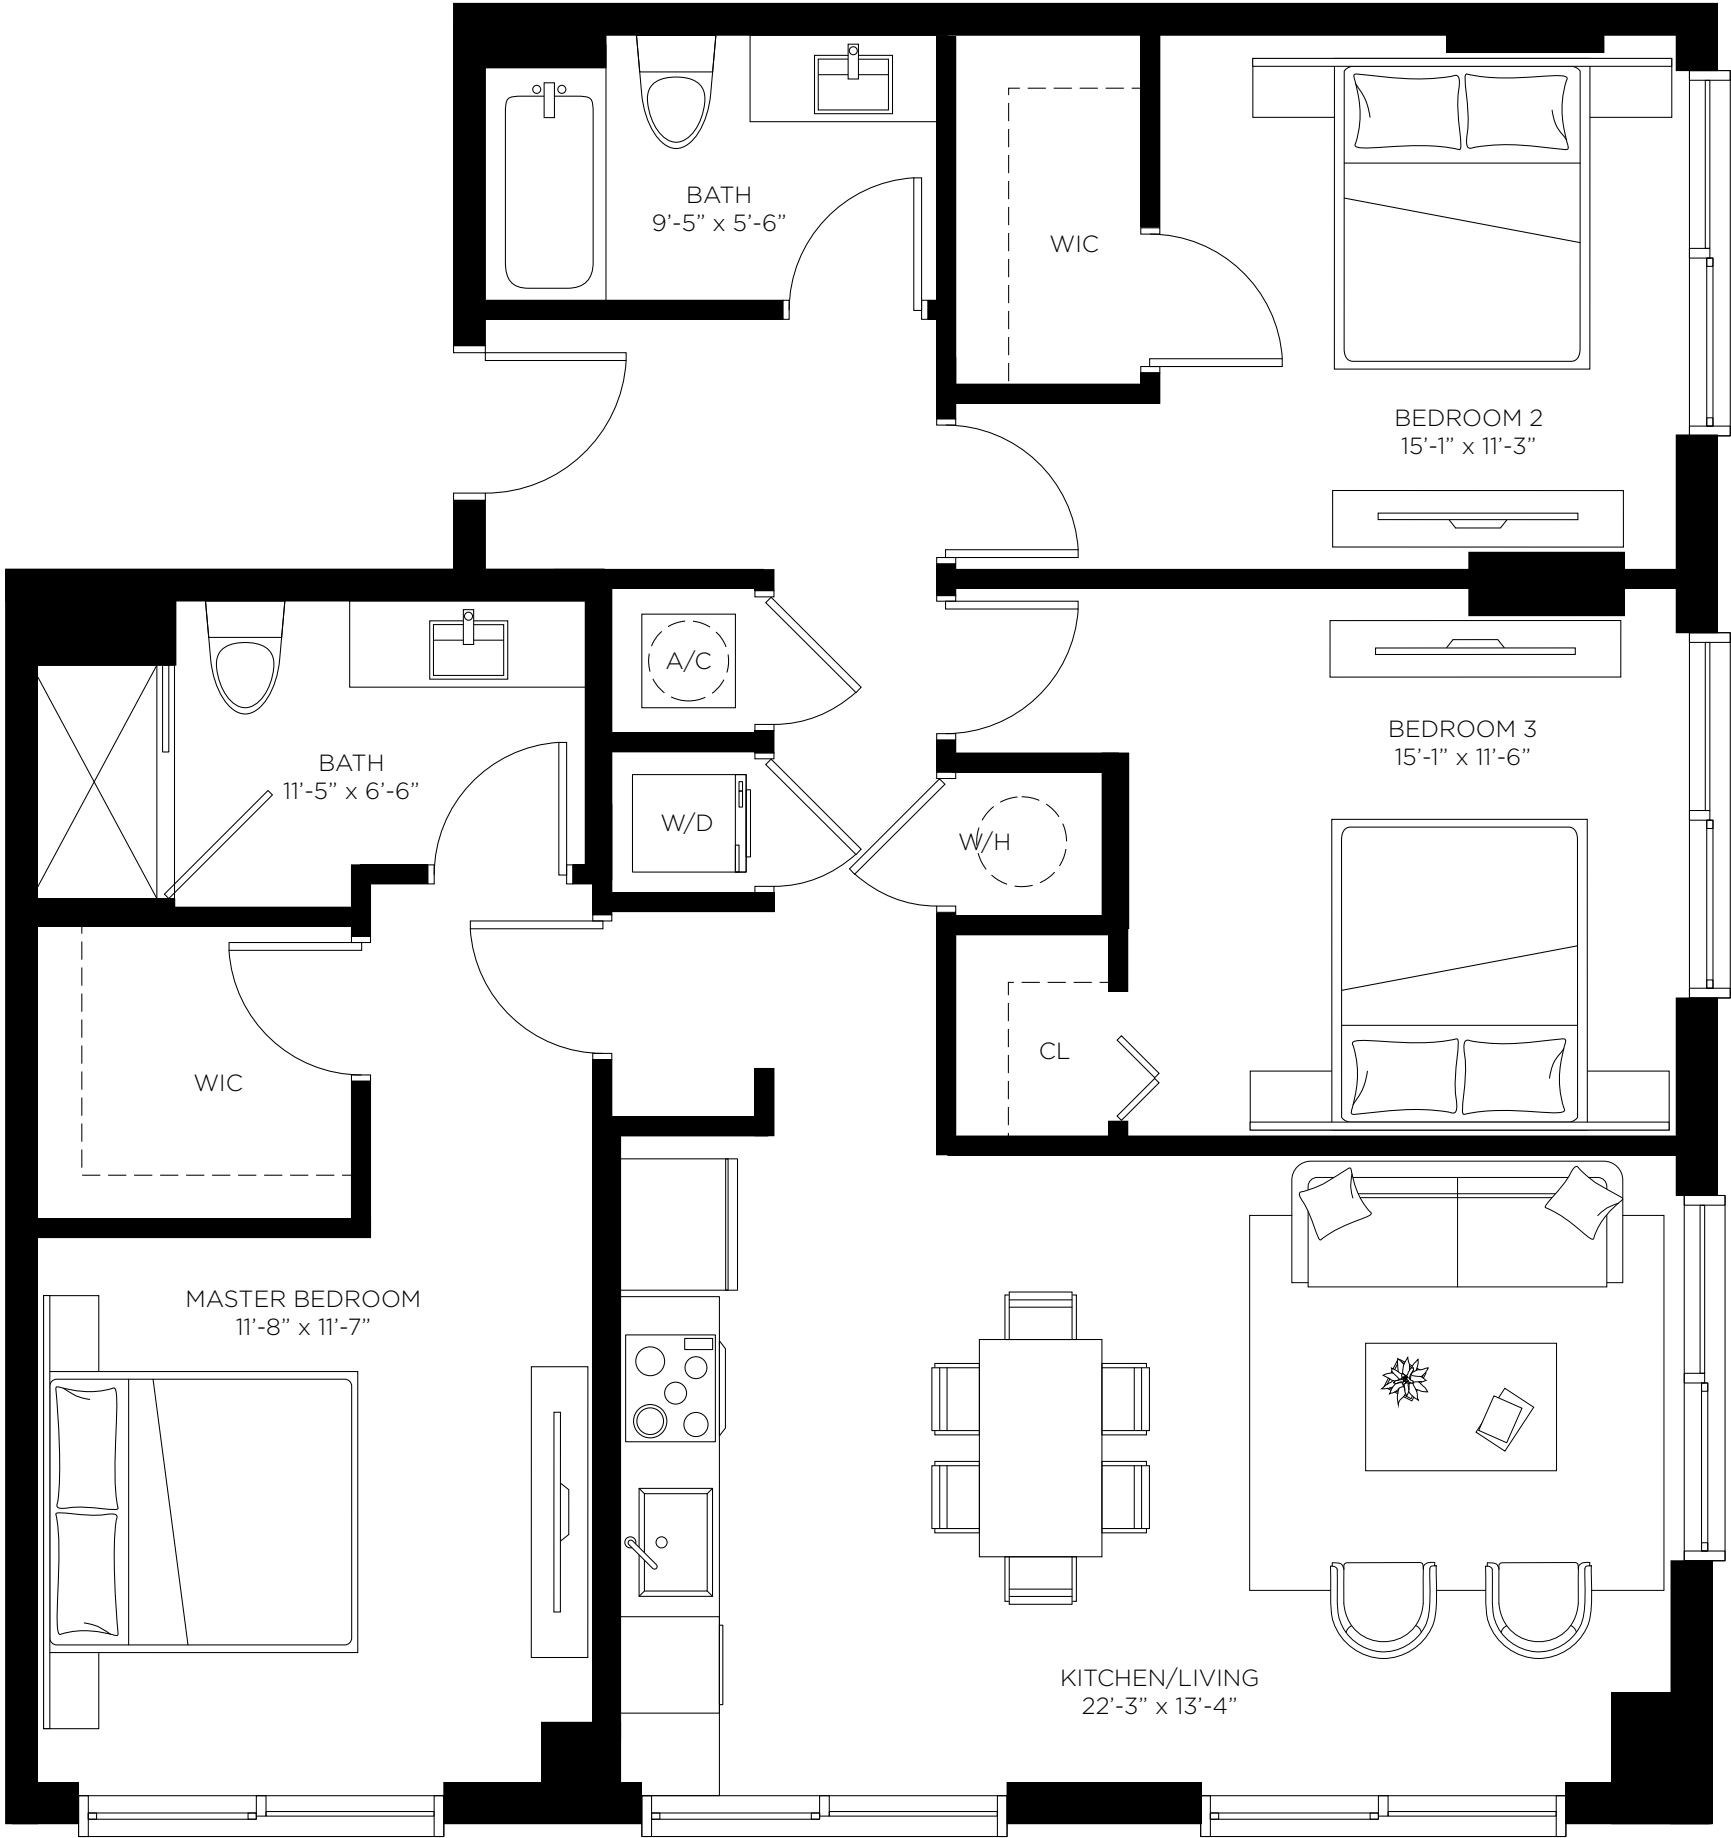

# Studio / 1 Bath

474 SF | 44 m<sup>2</sup>

THE  
DORSEY

S2

# 2 Bed / 2 Bath

1,029 SF | 95 m<sup>2</sup>

THE  
**DORSEY**

**B4**

# 2 Bed / 2 Bath

1,113 SF | 103 m<sup>2</sup>

THE  
DORSEY

C1

# 3 Bed / 2 Bath

1,281 SF | 119 m<sup>2</sup>

THE  
DORSEY

C2