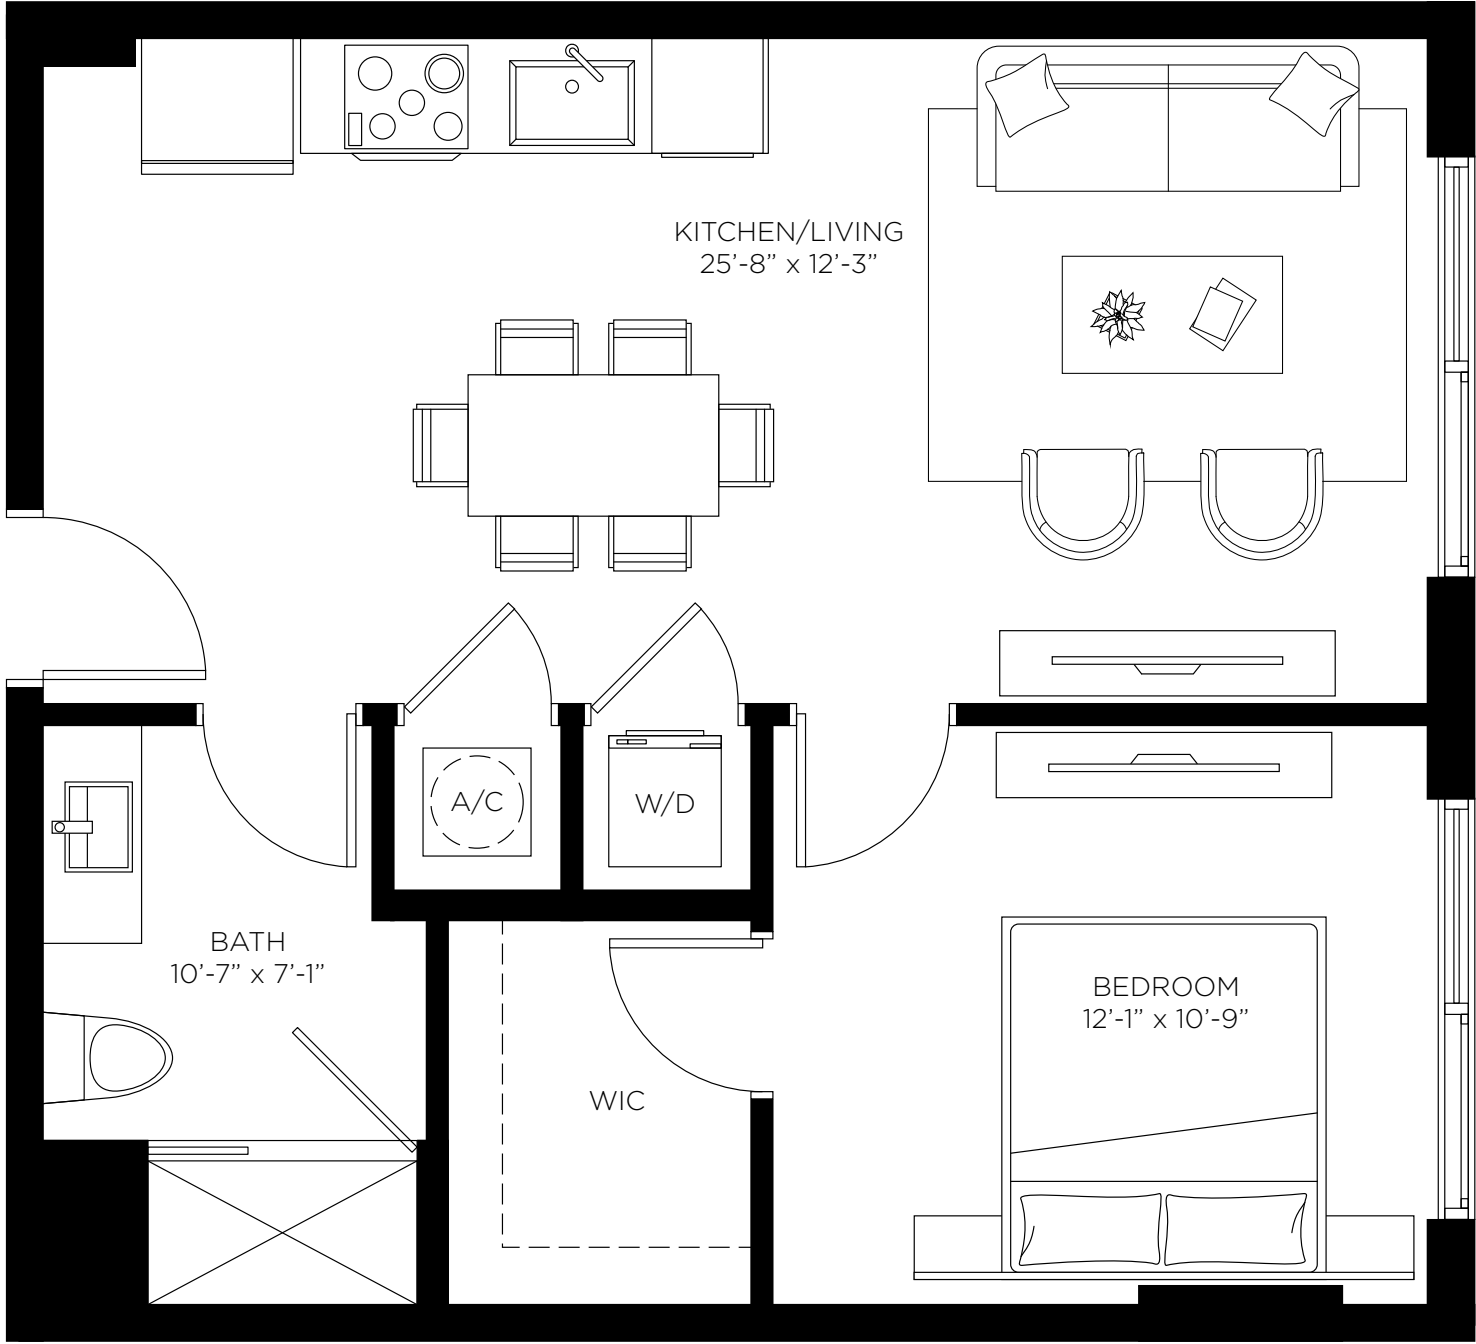

A2

1 Bed / 1 Bath

646 SF | 60 m²

THE
DORSEY