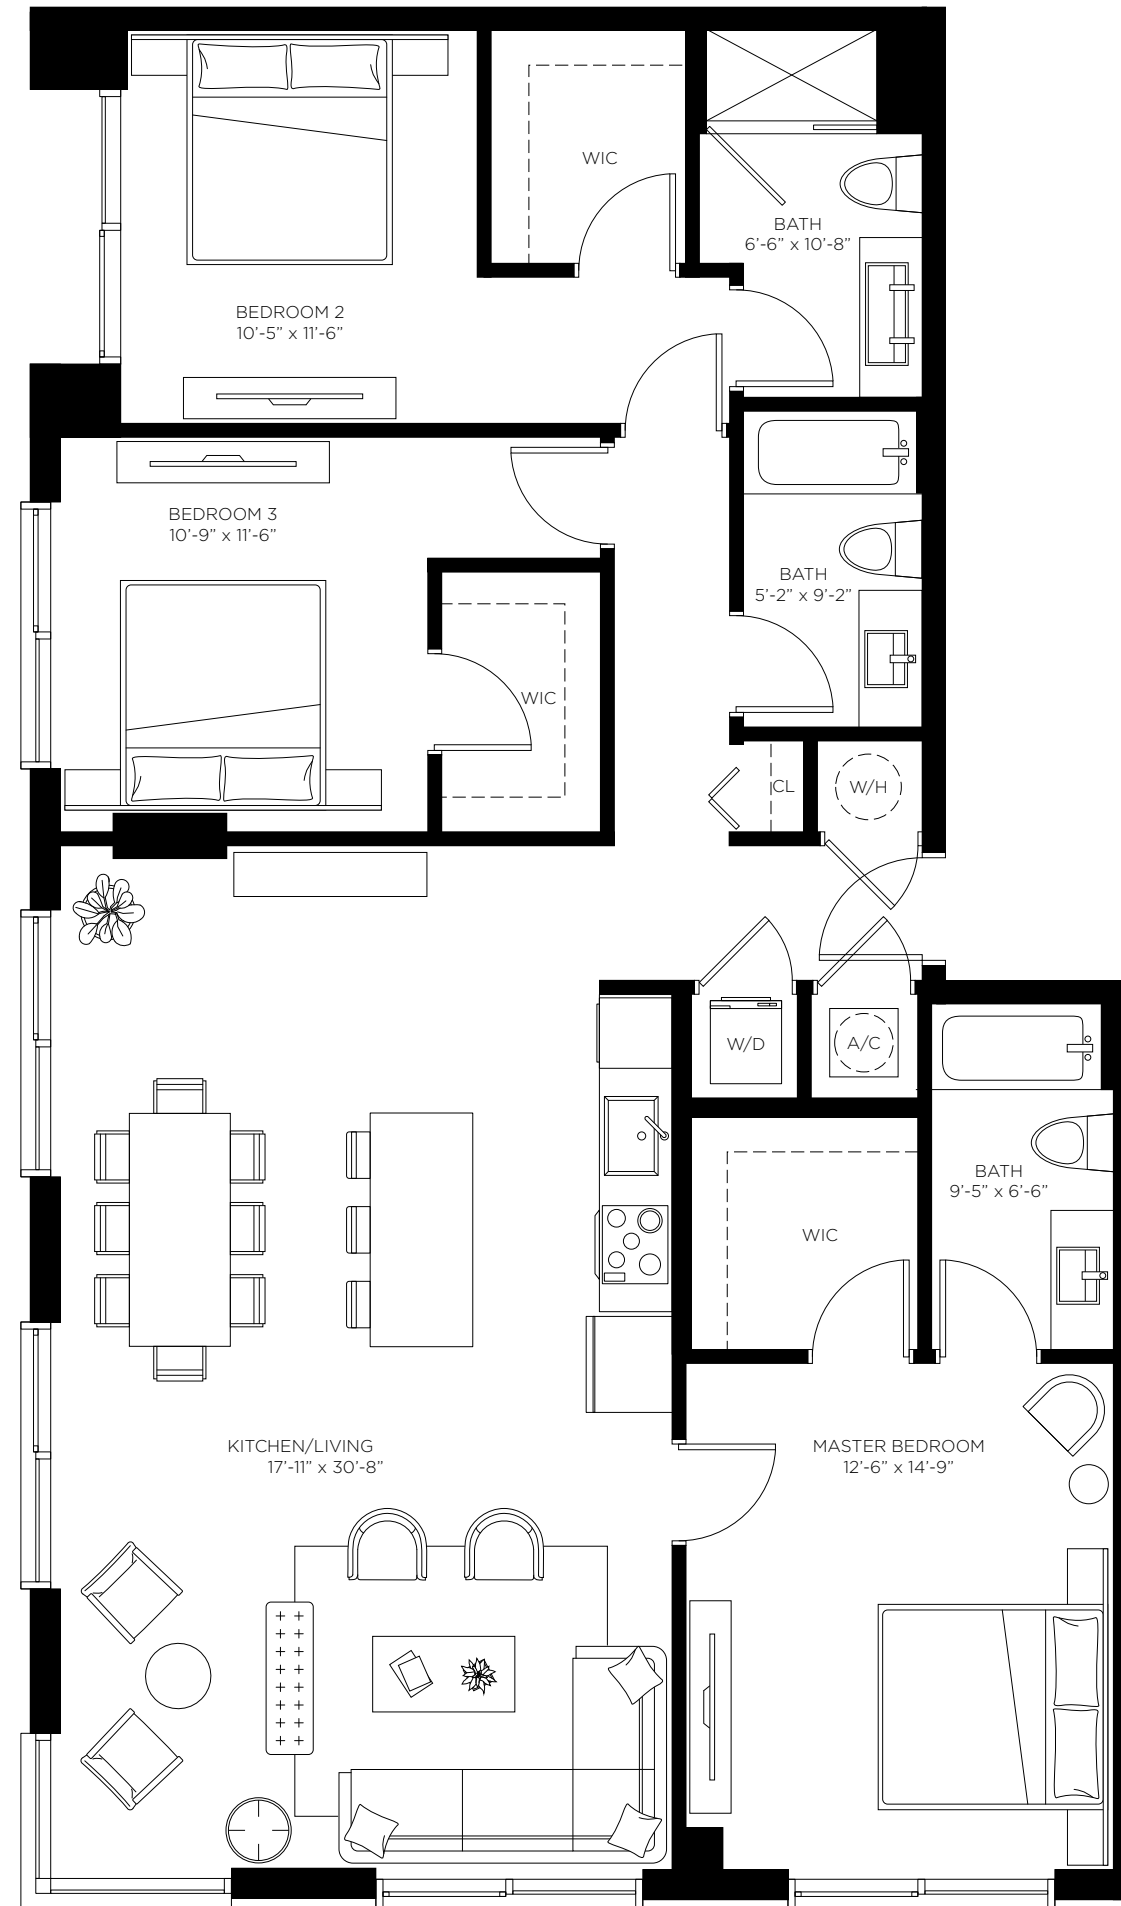

C4

3 Bed / 3 Bath

1,600 SF | 148 m²

THE
DORSEY