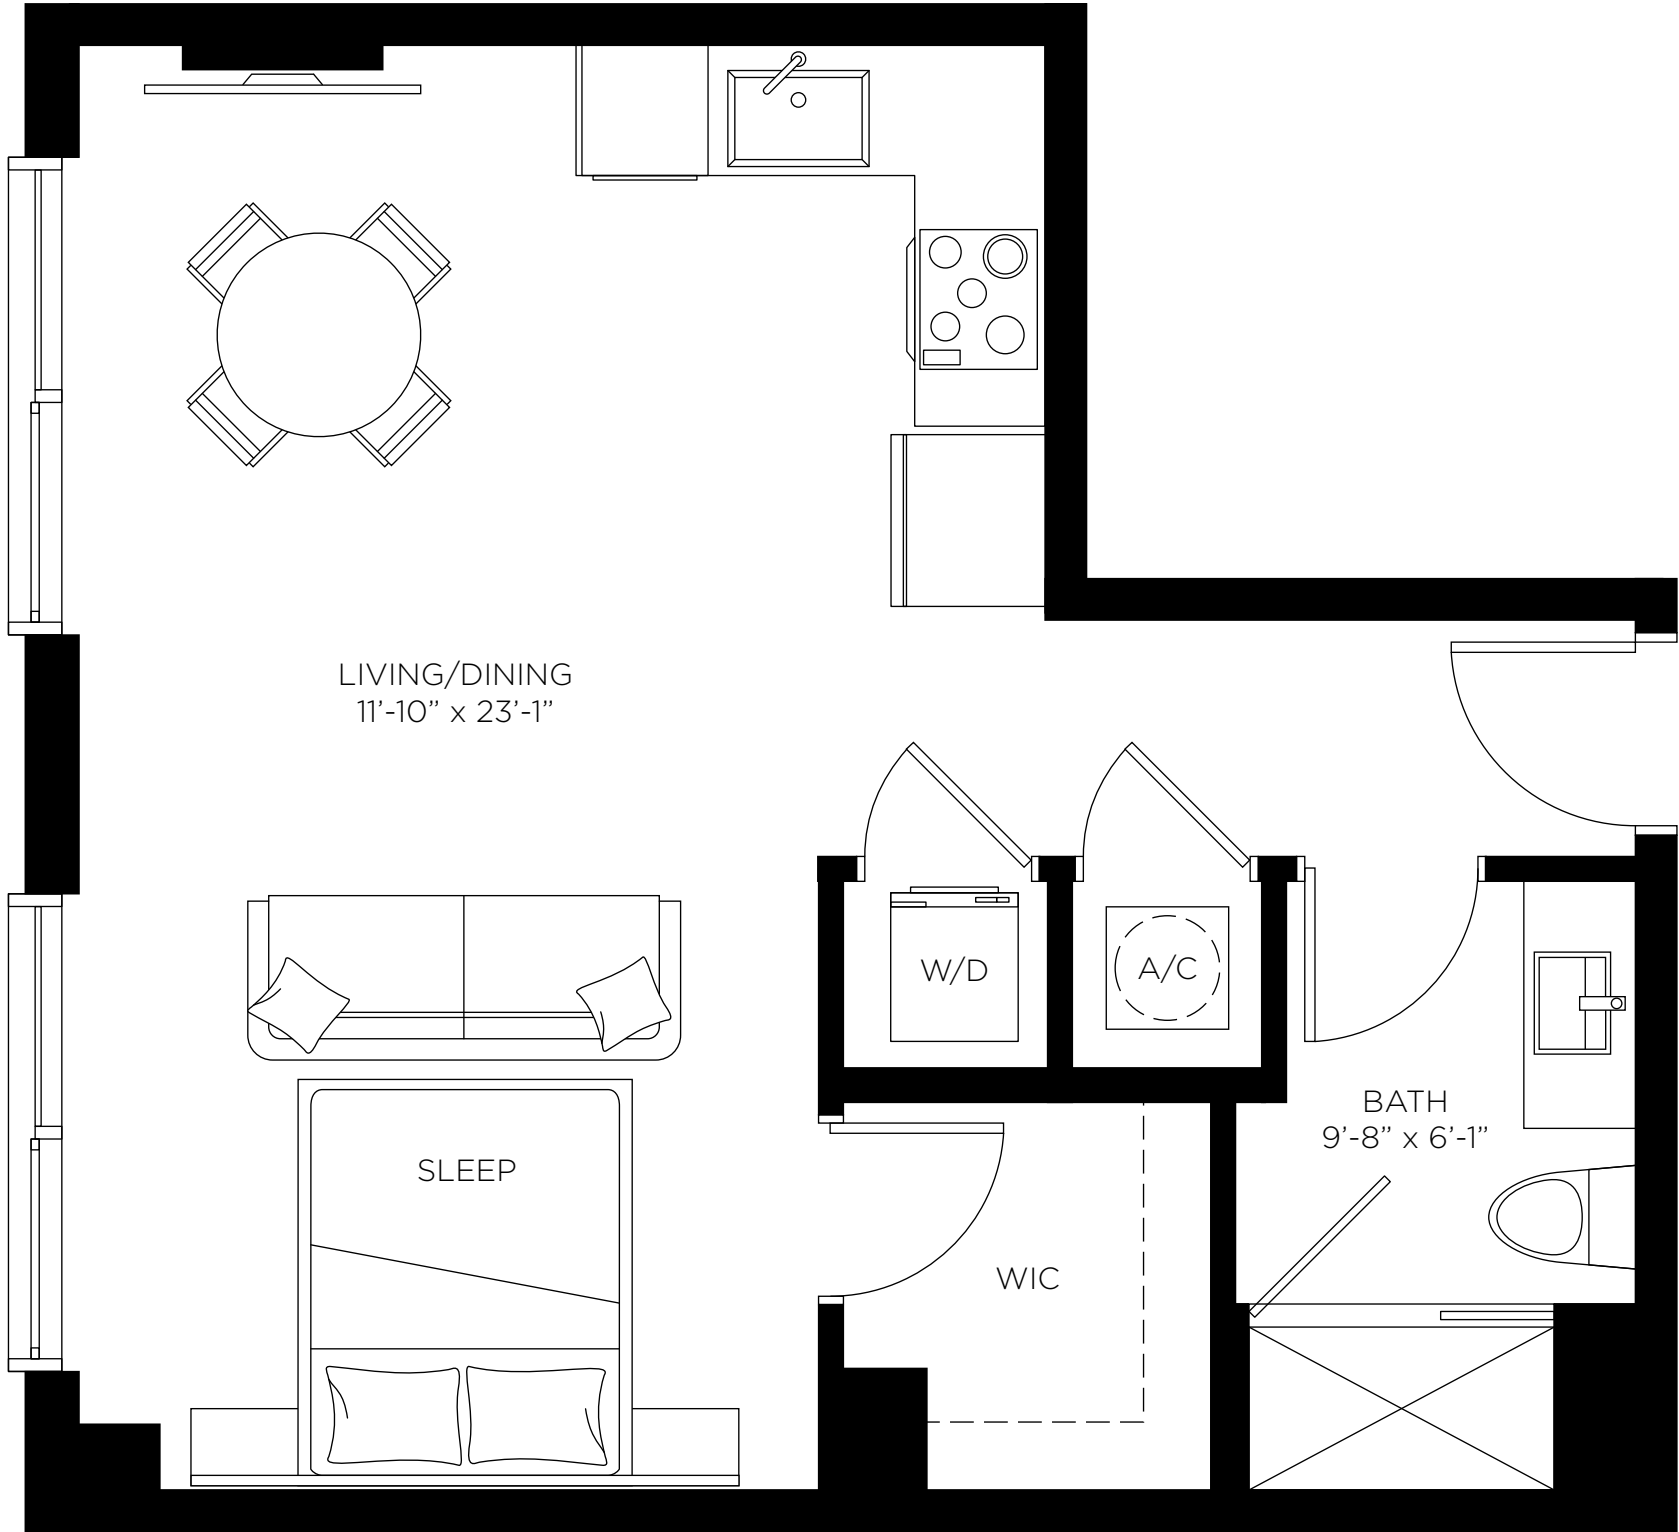

# Studio / 1 Bath

553 SF | 51 m<sup>2</sup>

S4

# Studio / 1 Bath

560 SF | 52m<sup>2</sup>

THE  
DORSEY

S5

# Studio / 1 Bath

548 SF | 51 m<sup>2</sup>

THE  
DORSEY

A1