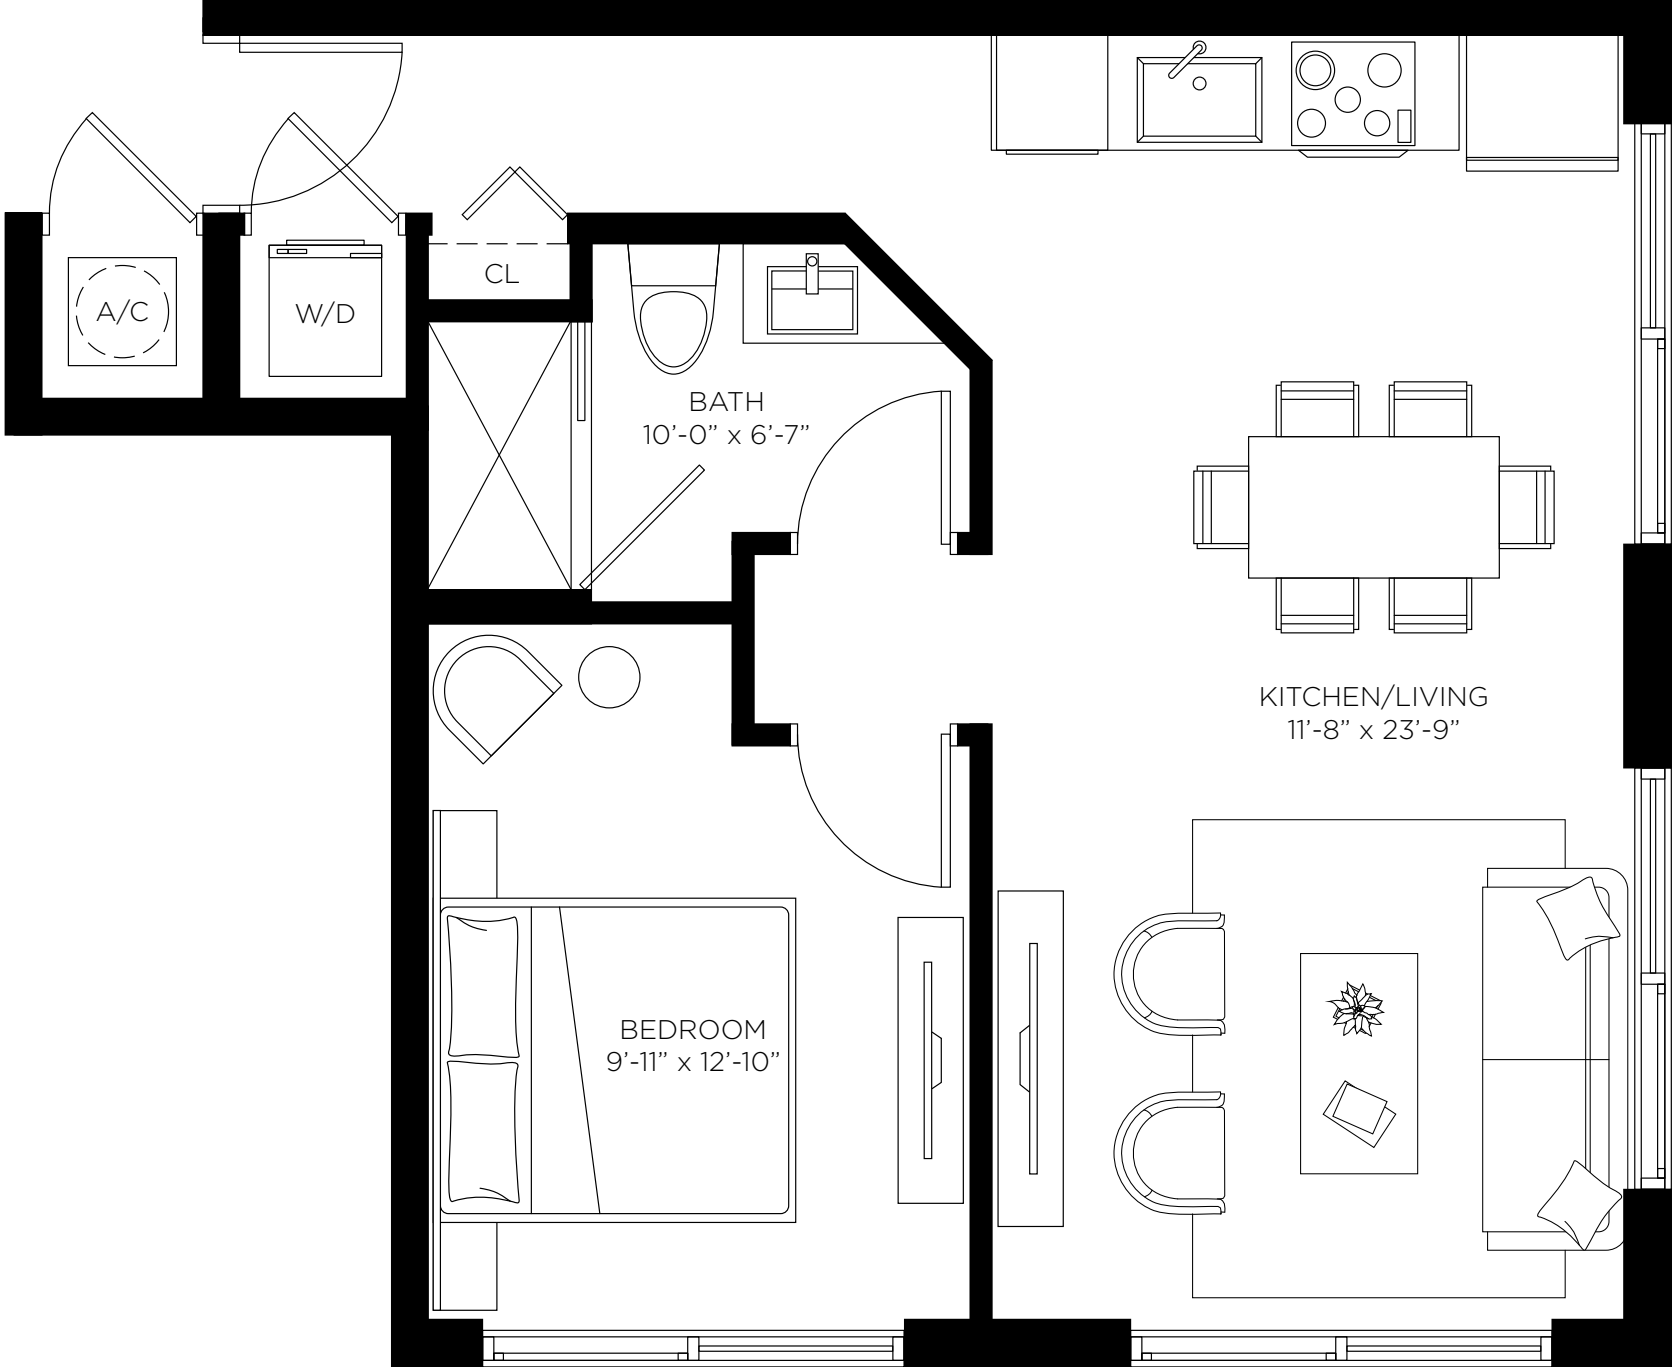

# Studio / 1 Bath

560 SF | 52m<sup>2</sup>

THE  
DORSEY

S5

# Studio / 1 Bath

548 SF | 51 m<sup>2</sup>

THE  
DORSEY

A1

# 1 Bed / 1 Bath

621 SF | 58 m<sup>2</sup>

THE  
DORSEY

A2