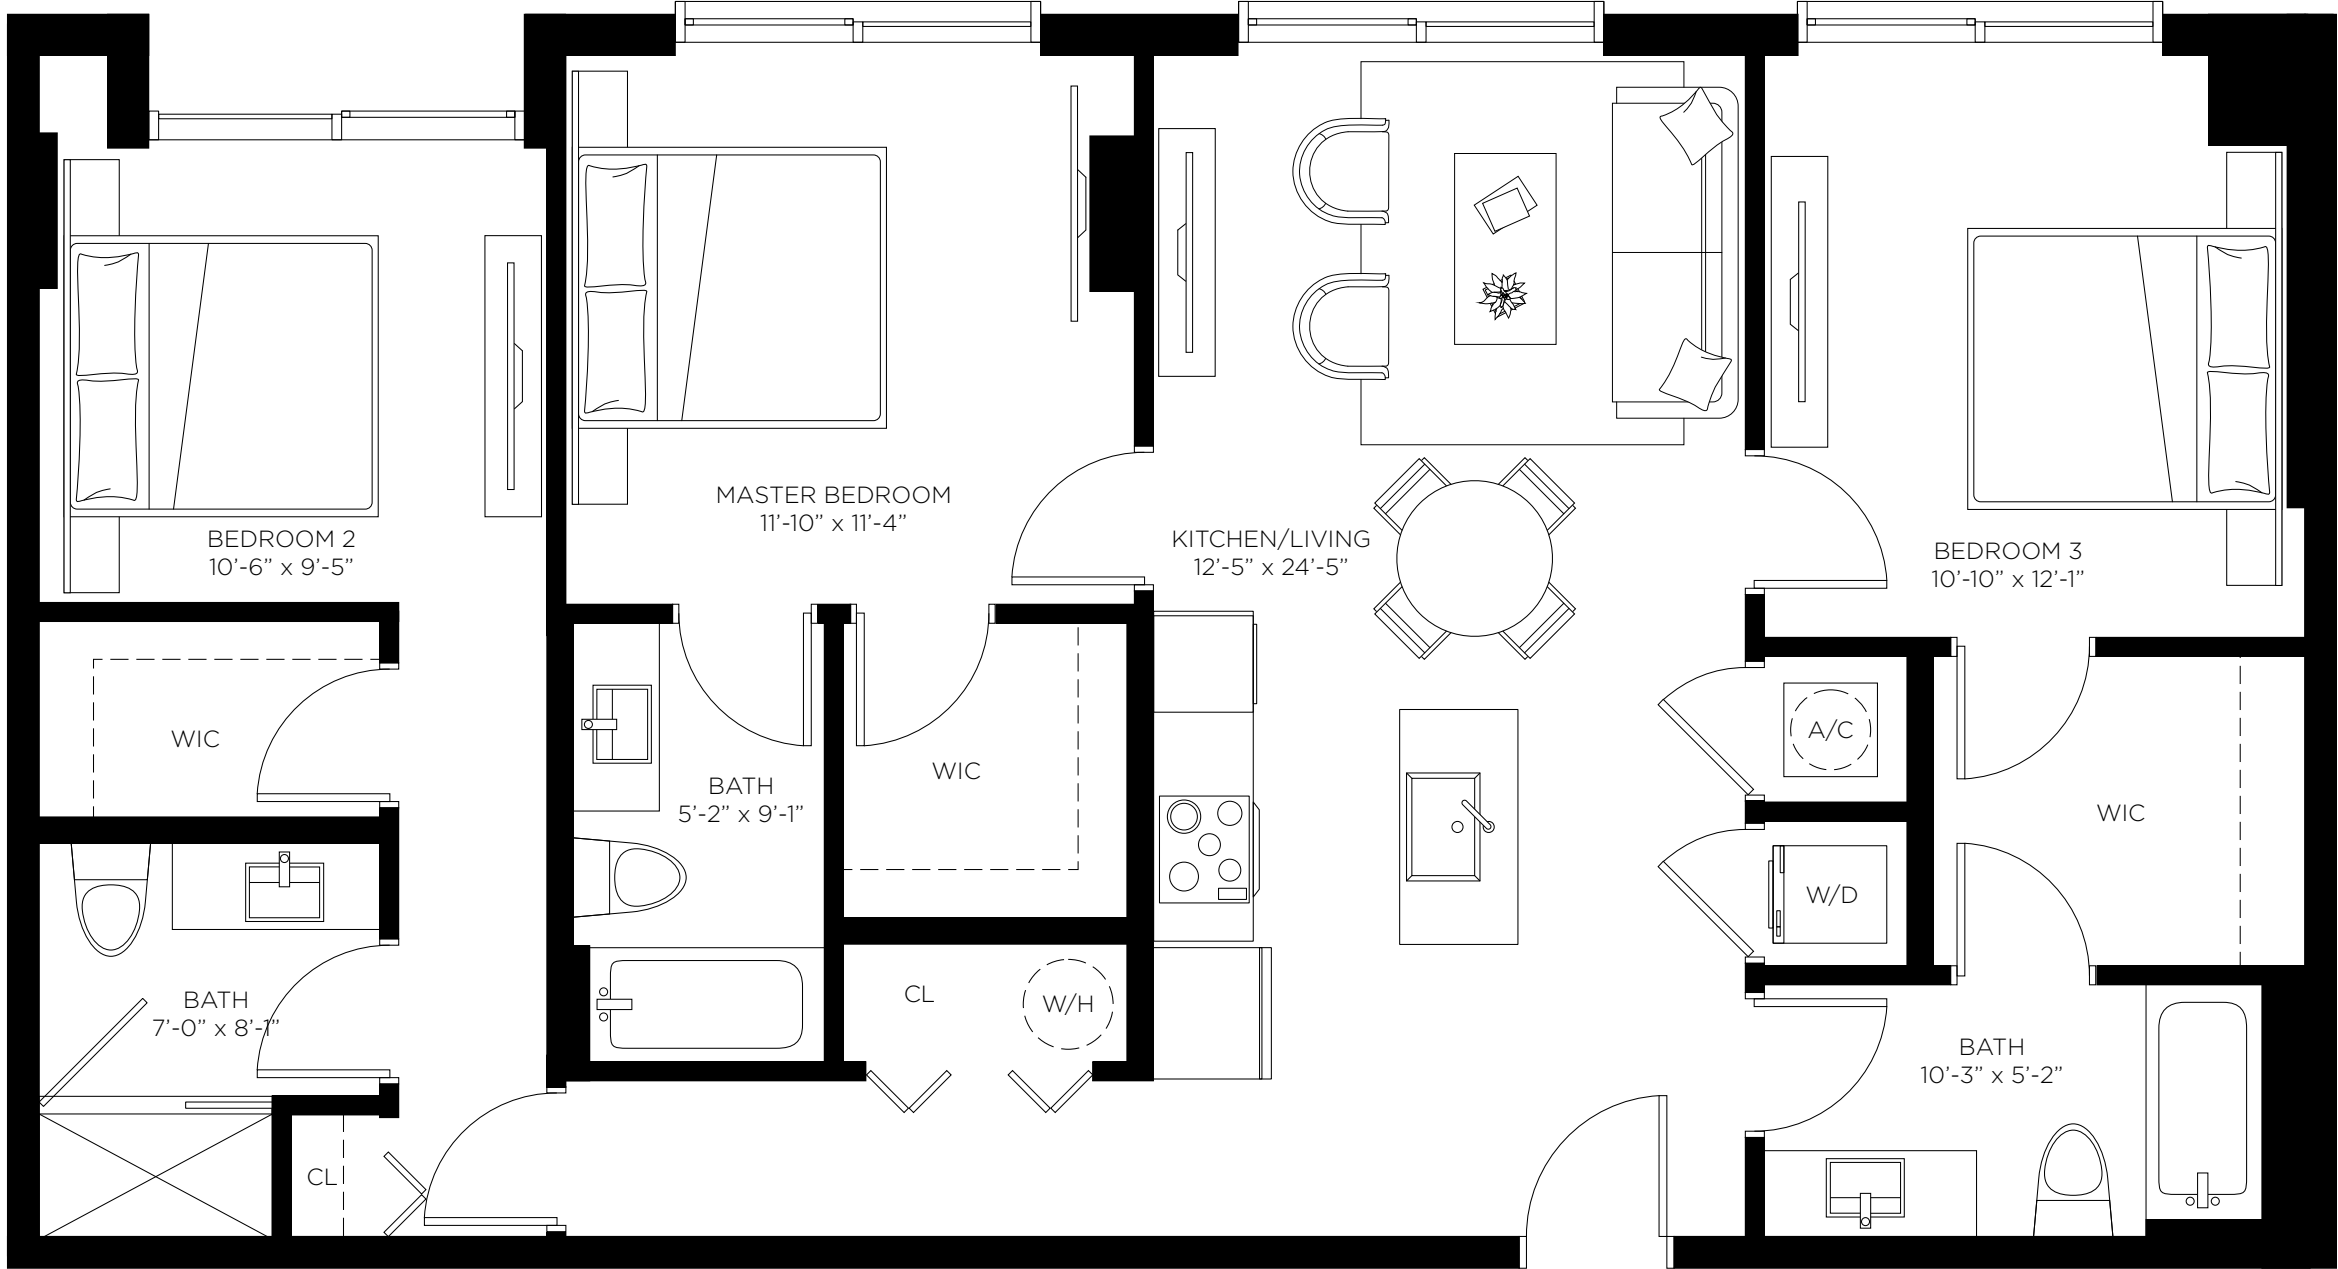

C2

3 Bed / 3 Bath

1,311 SF | 121 m²

THE
DORSEY