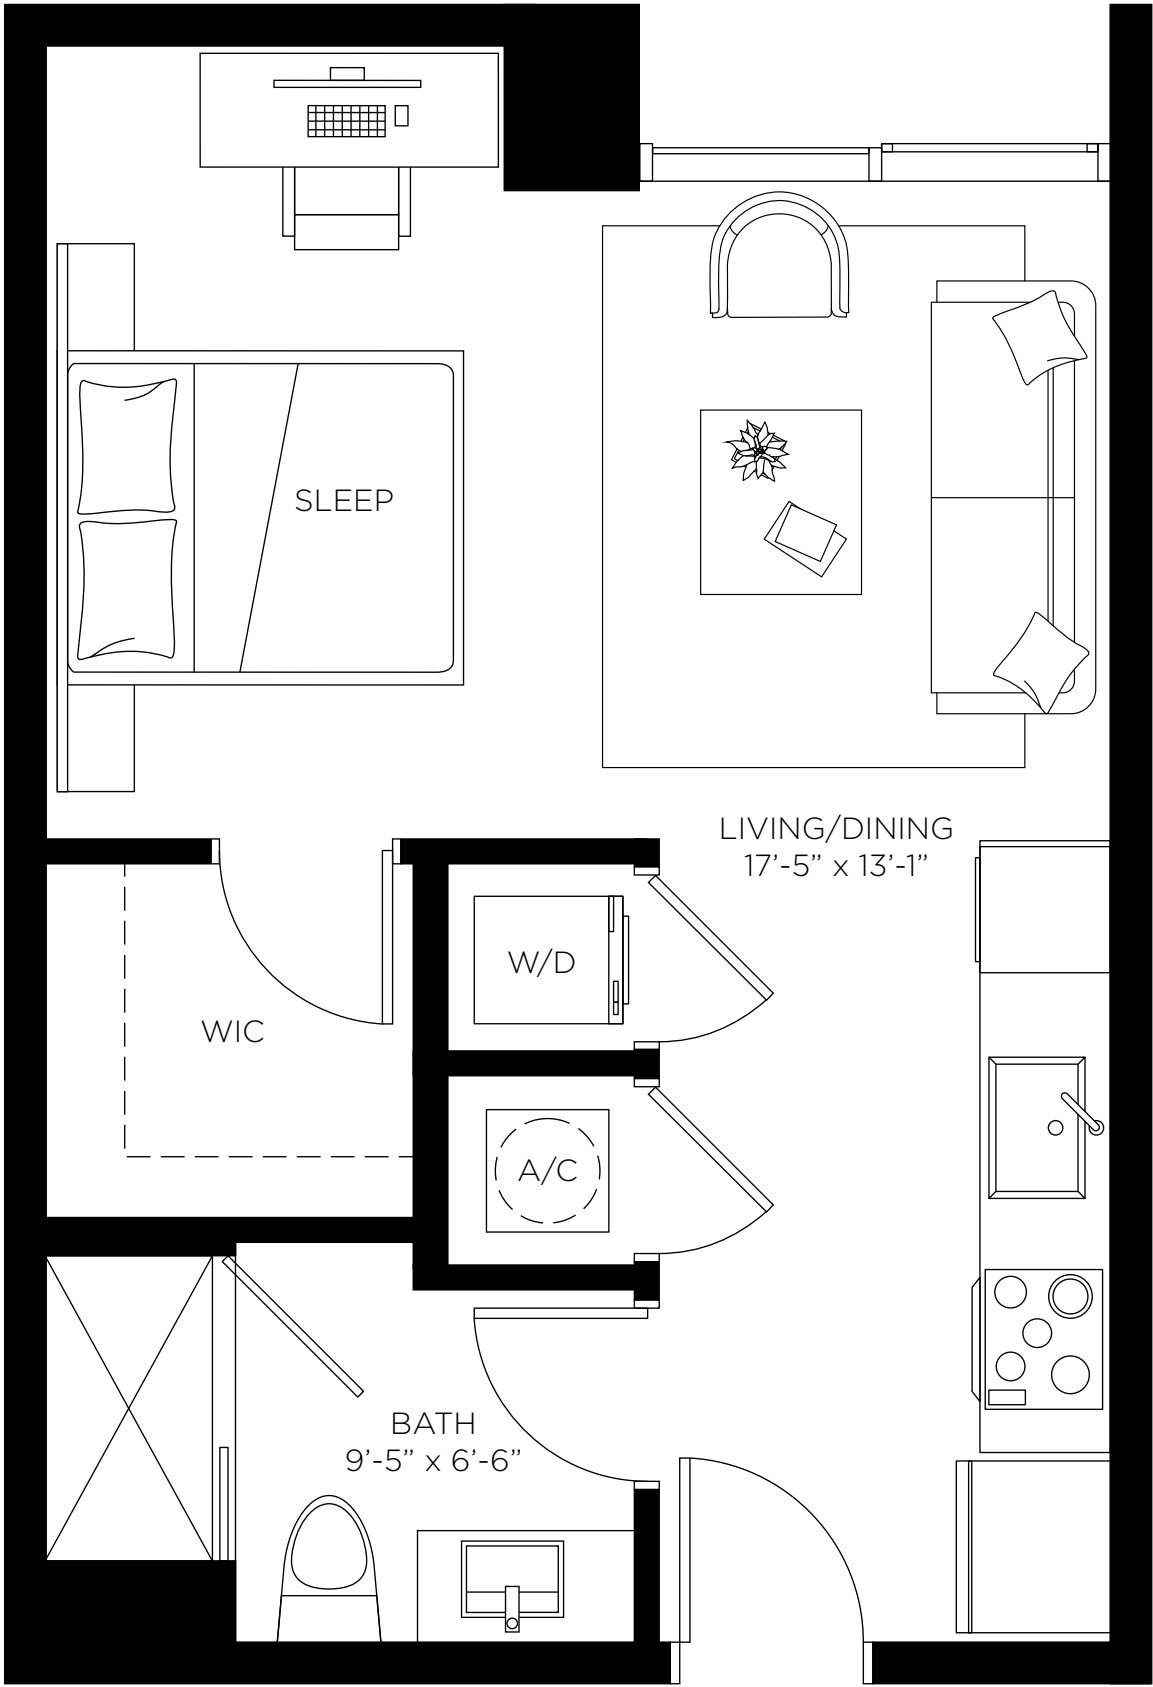

# Studio / 1 Bath

474 SF | 44 m<sup>2</sup>

THE  
DORSEY

S2

# Studio / 1 Bath

466 SF | 43 m<sup>2</sup>

THE  
DORSEY

S3

# Studio / 1 Bath

553 SF | 51 m<sup>2</sup>

S4

# Studio / 1 Bath

560 SF | 52m<sup>2</sup>

THE  
DORSEY

S5