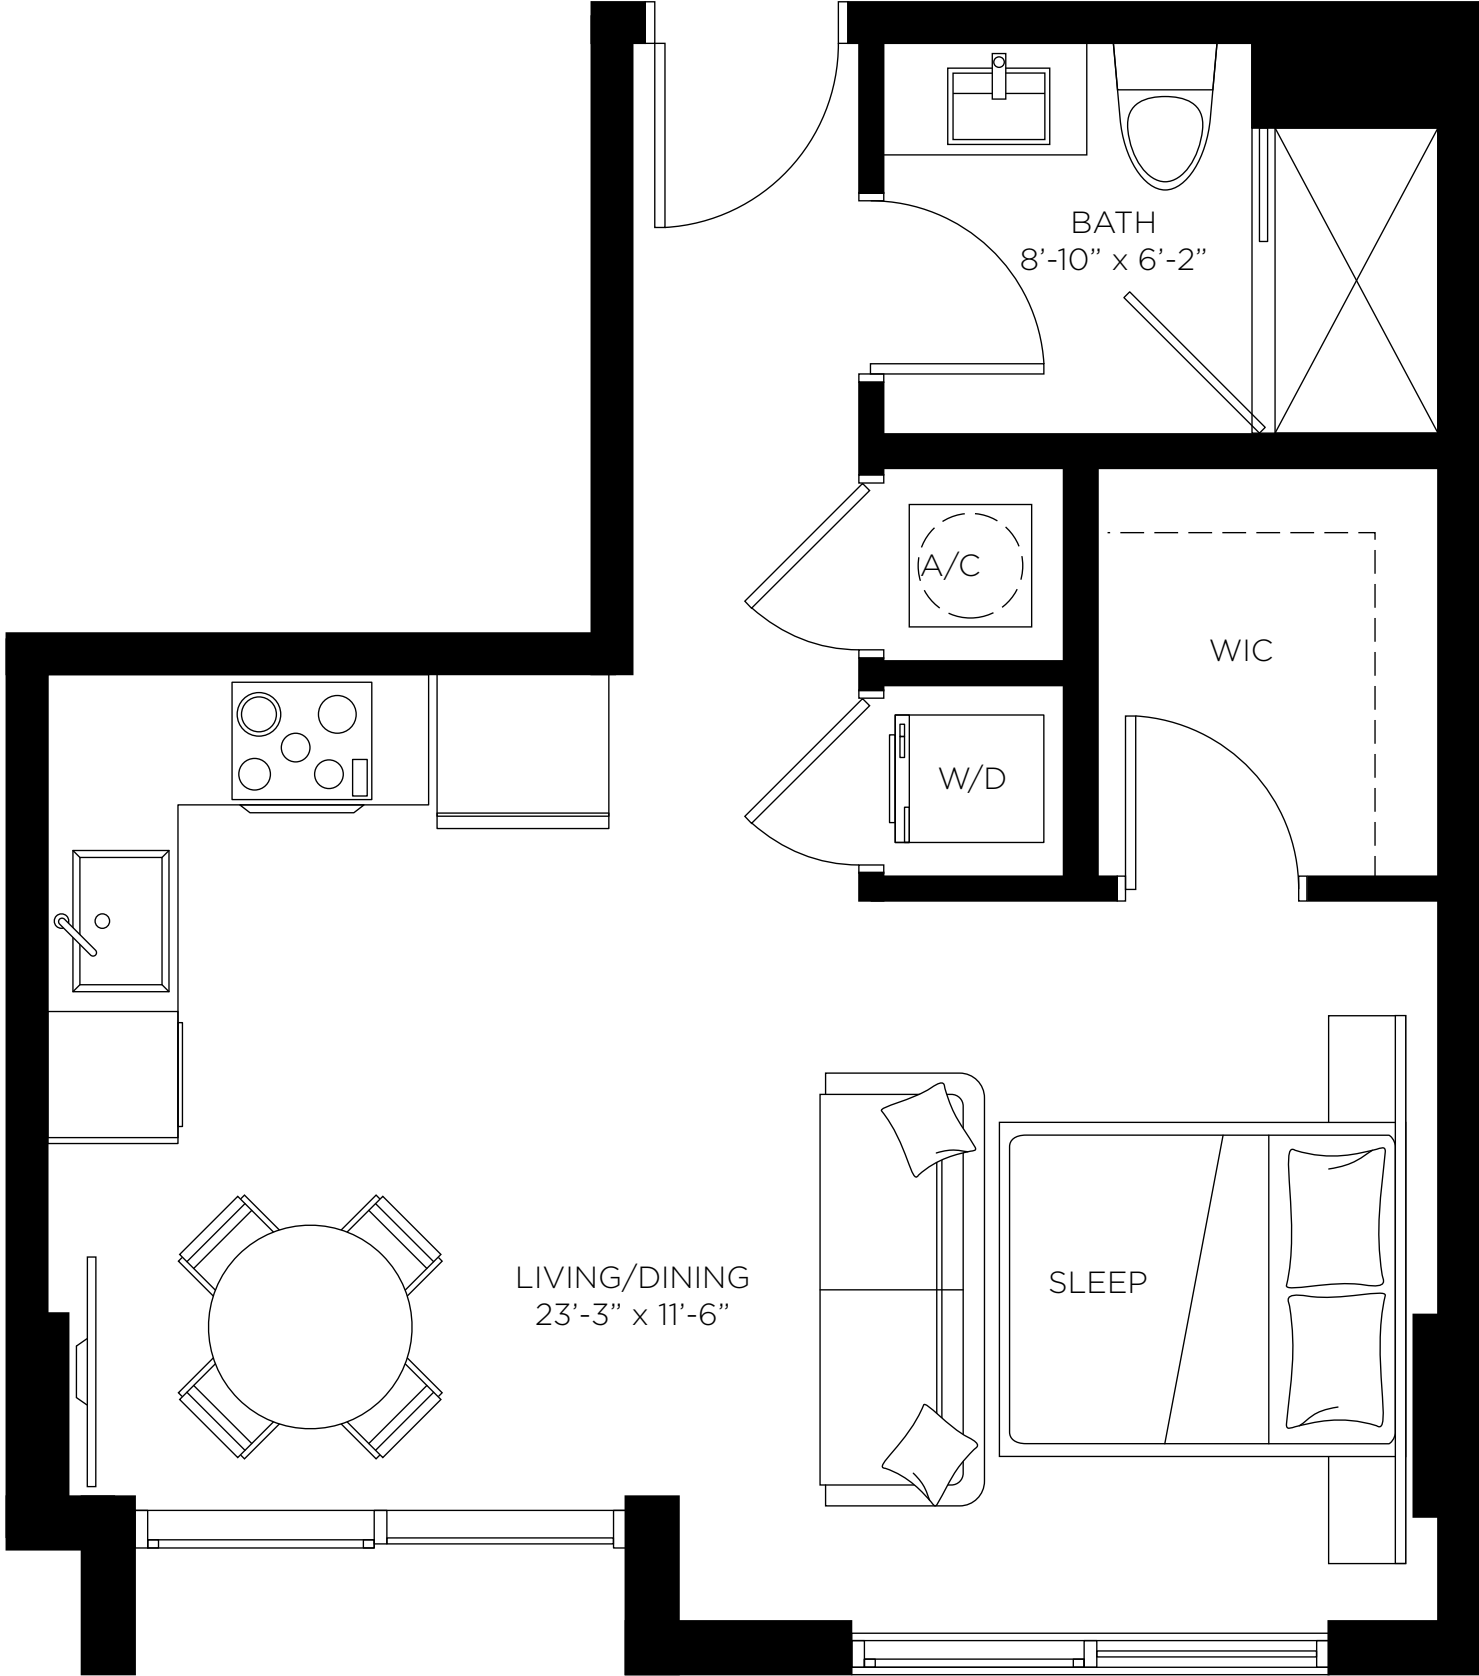

S5

Studio / 1 Bath

548 SF | 51 m²

THE
DORSEY