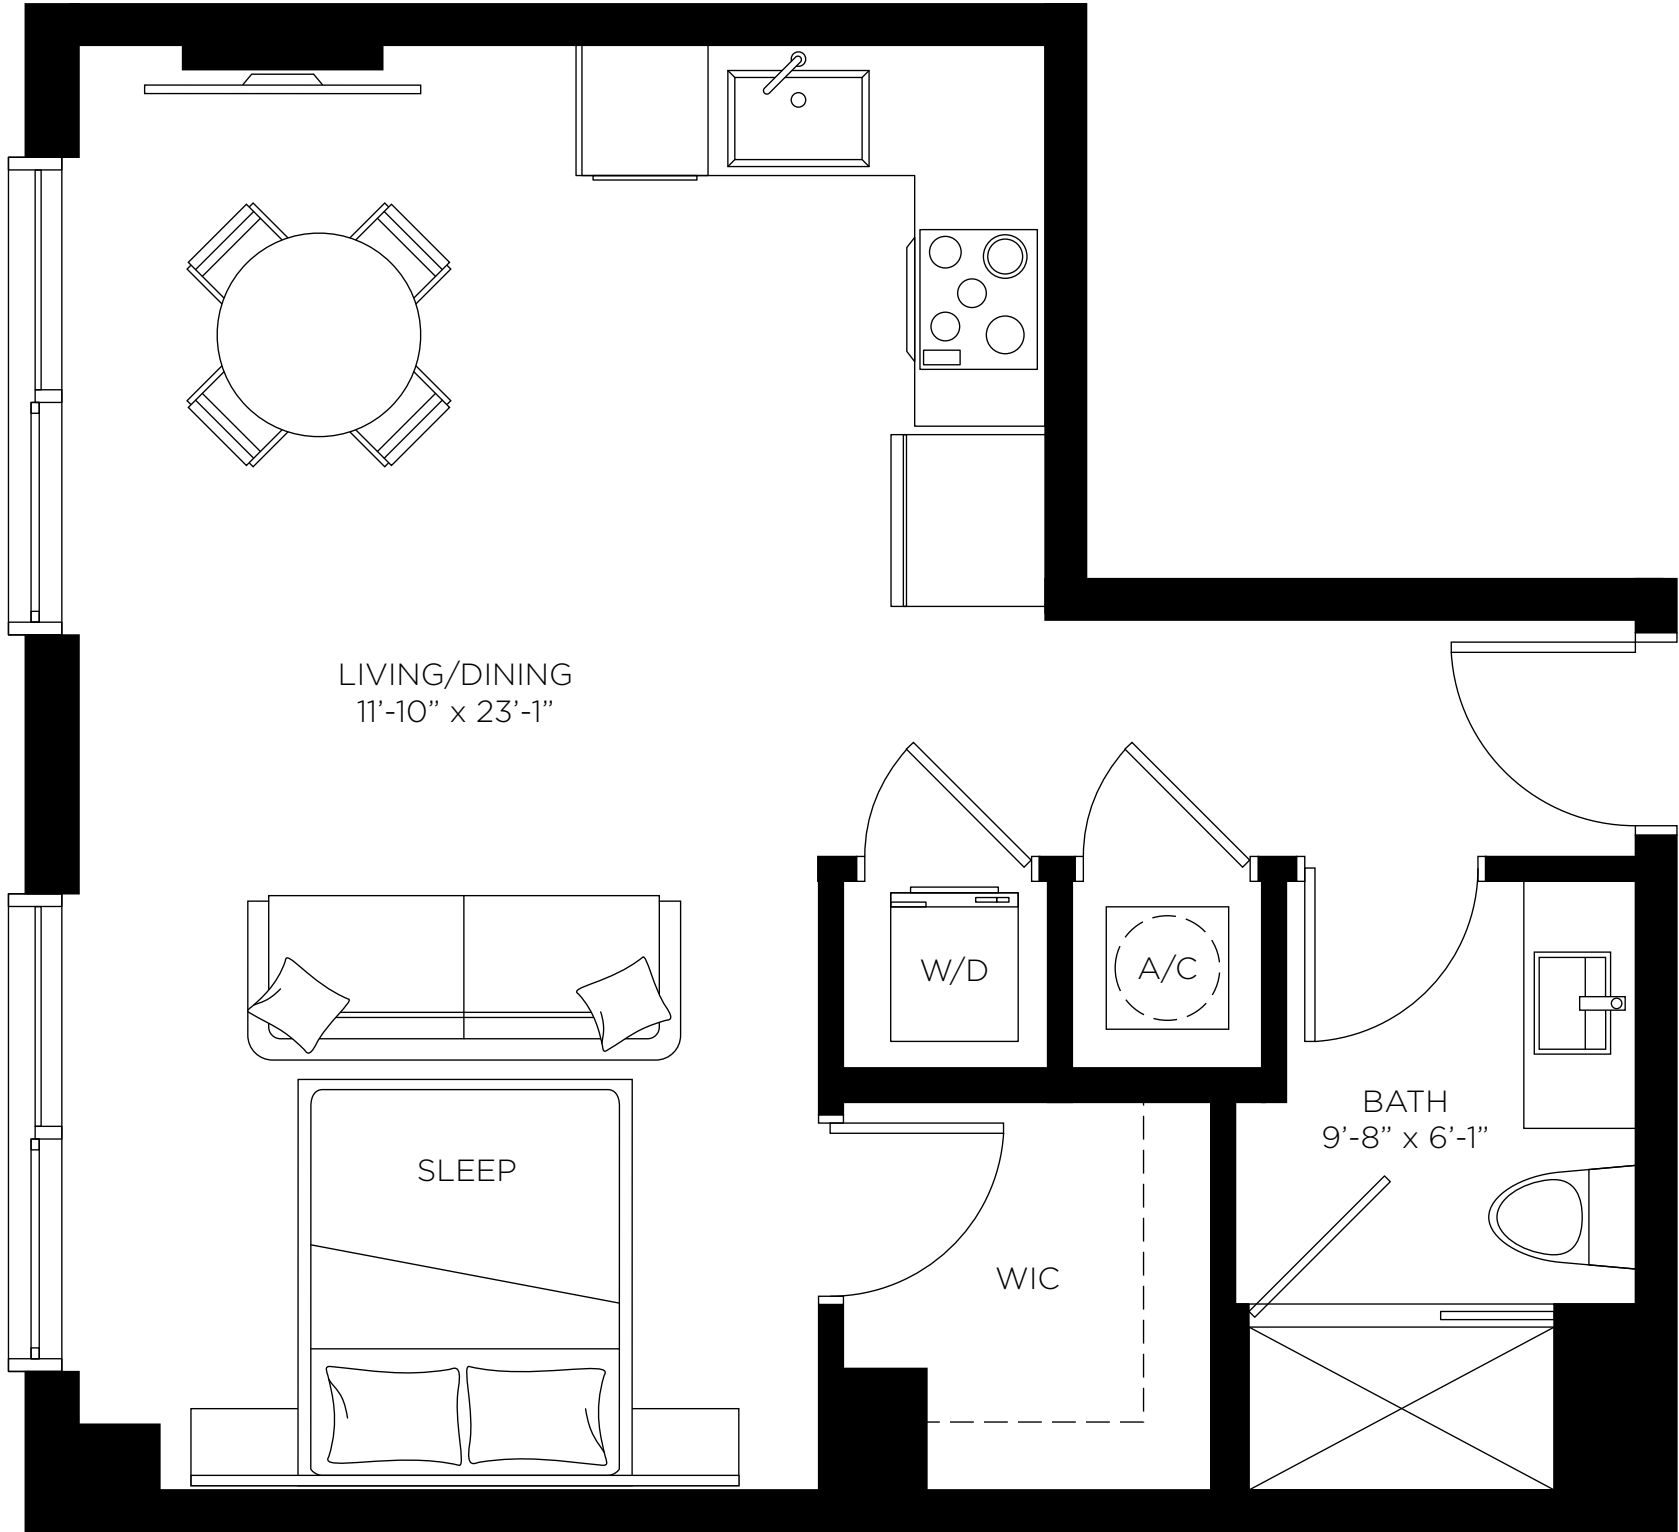

# Studio / 1 Bath

560 SF | 52m<sup>2</sup>

THE  
DORSEY