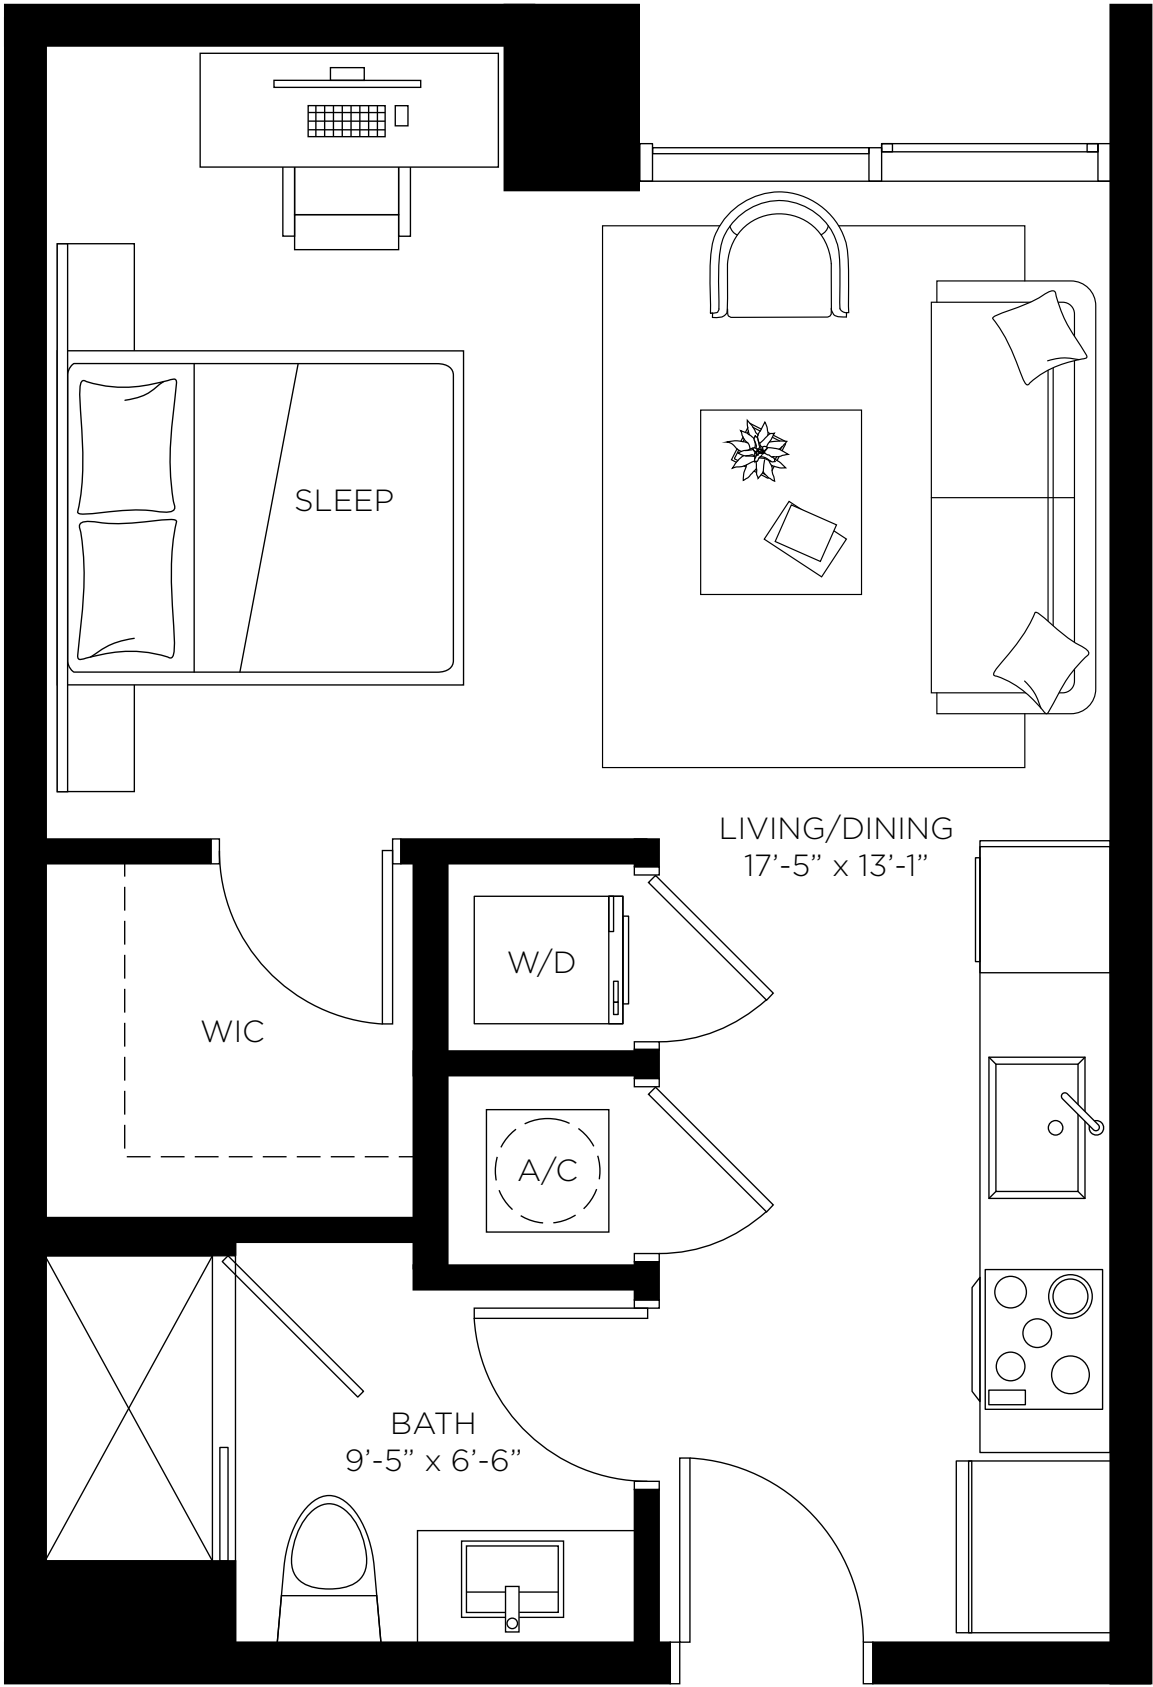

S2

Studio / 1 Bath

466 SF | 43 m²

THE
DORSEY