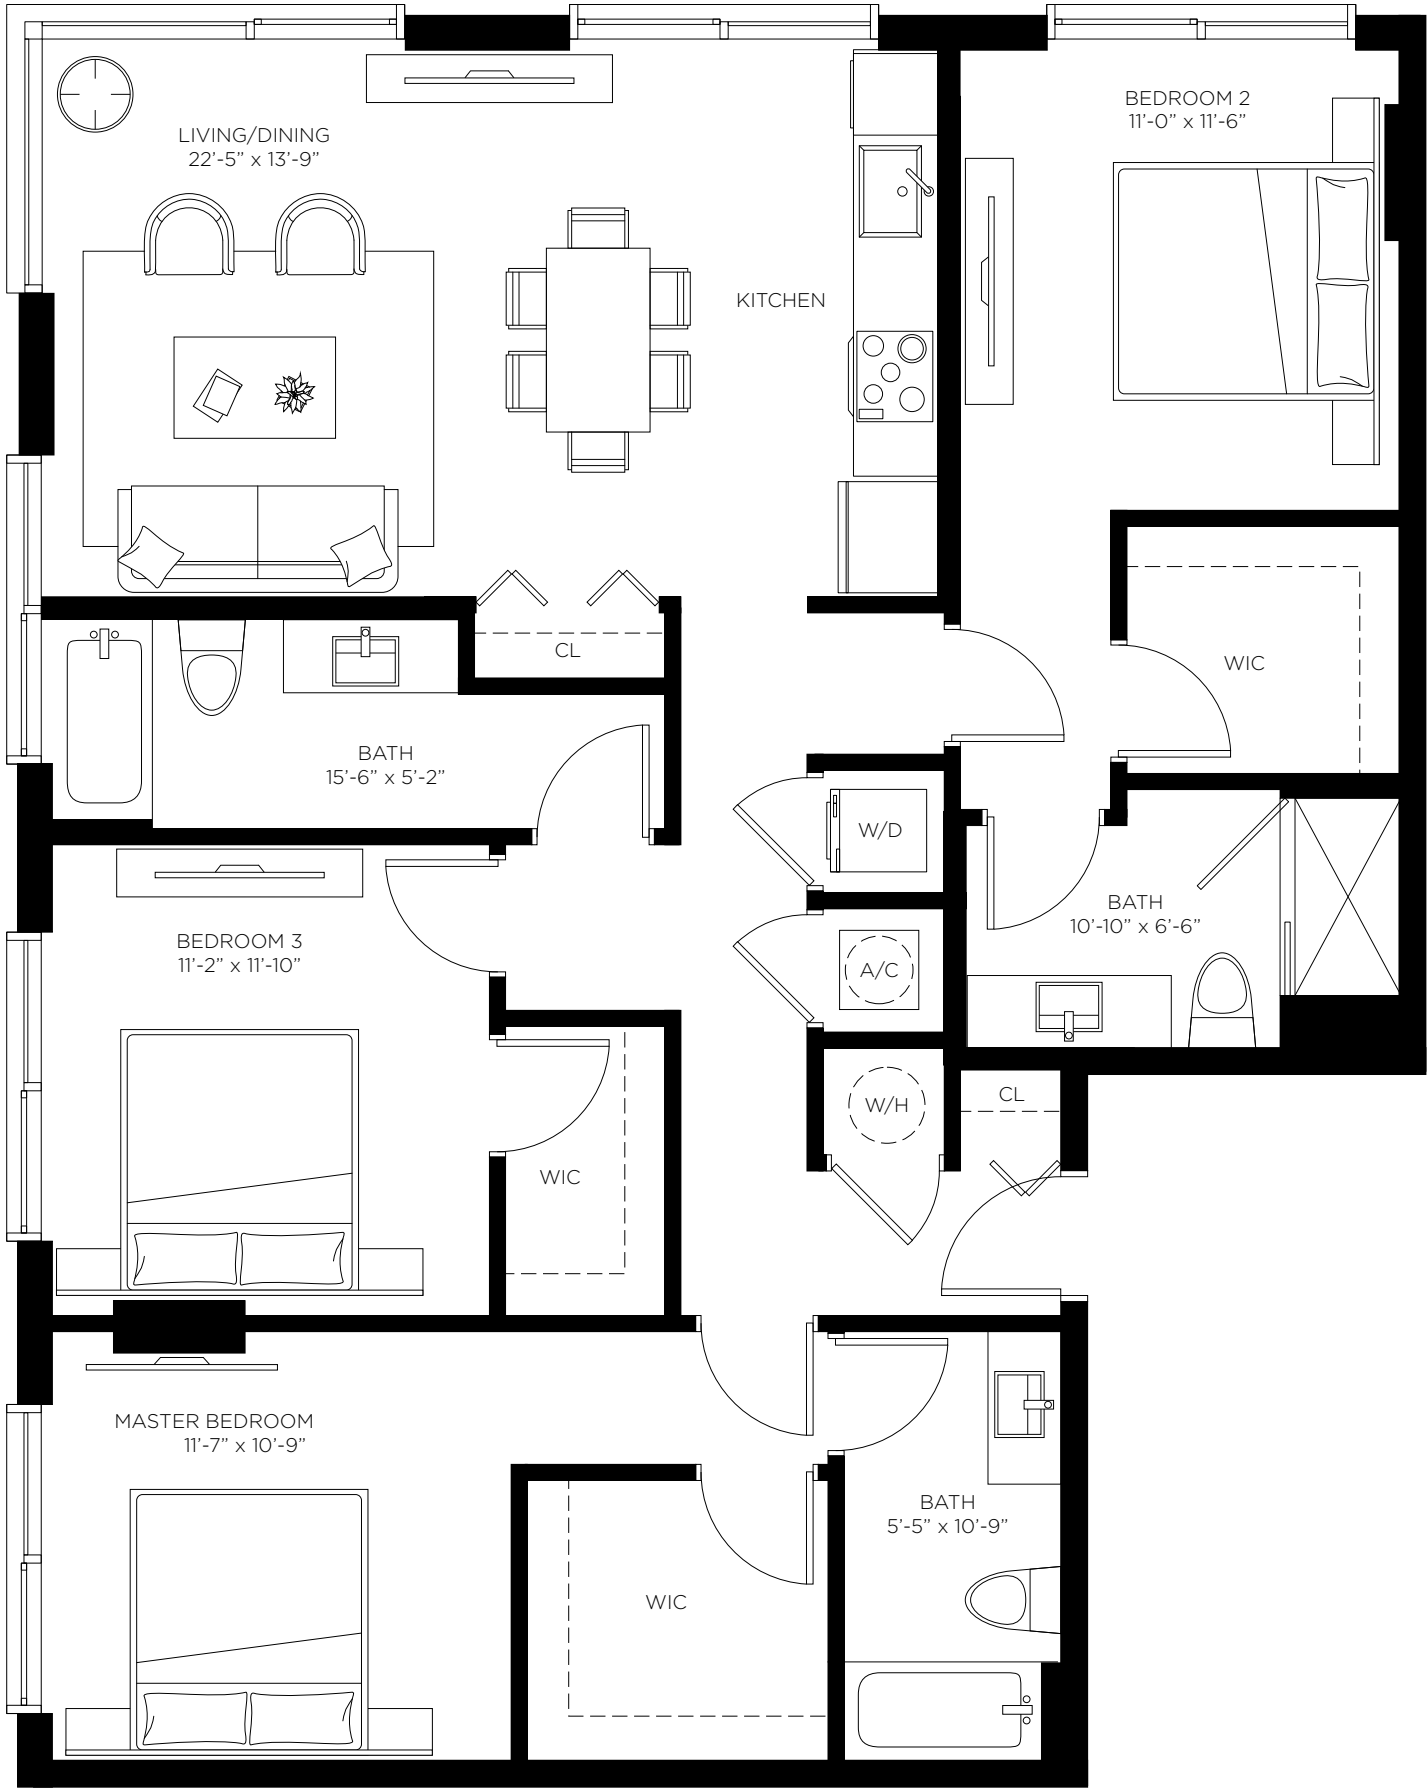

# 3 Bed / 3 Bath

1,422 SF | 132 m<sup>2</sup>

THE  
DORSEY