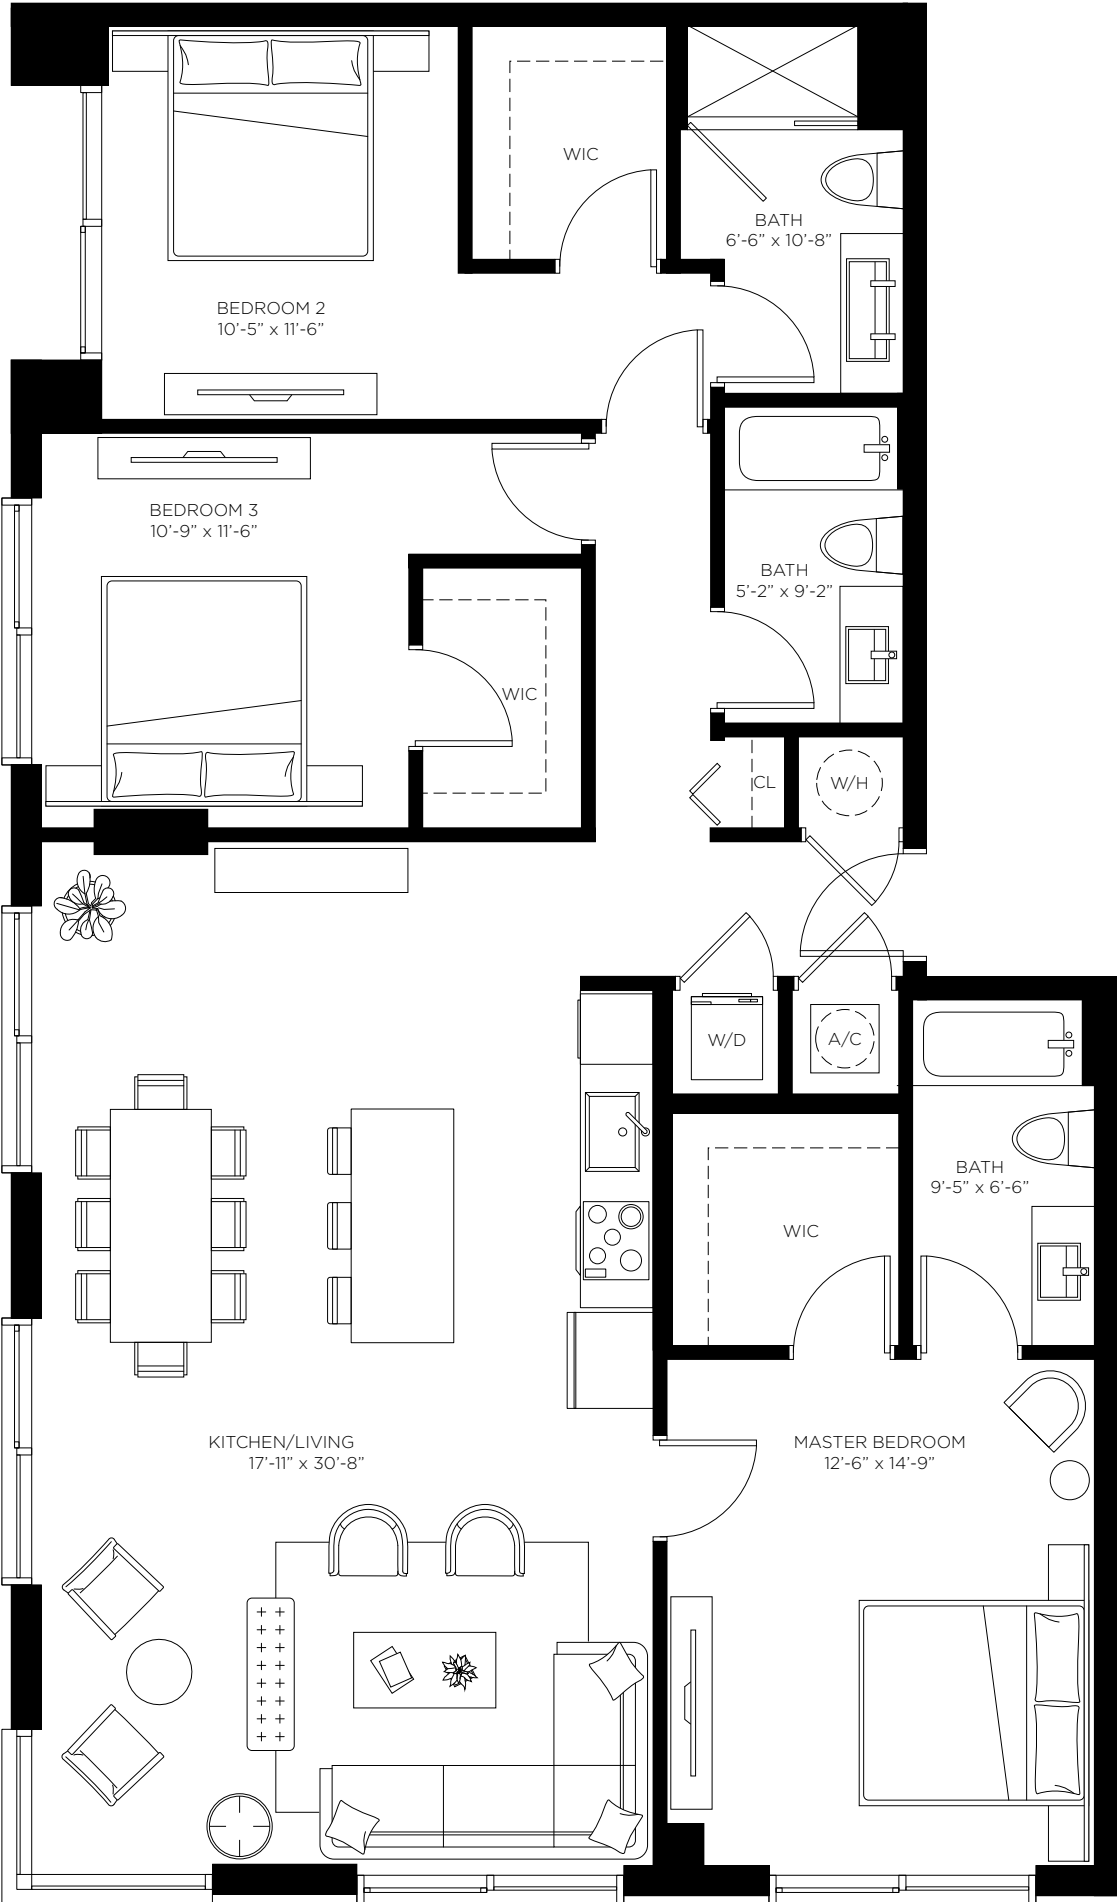

C4

3 Bed / 3 Bath

1,600 SF | 148 m²

THE
DORSEY