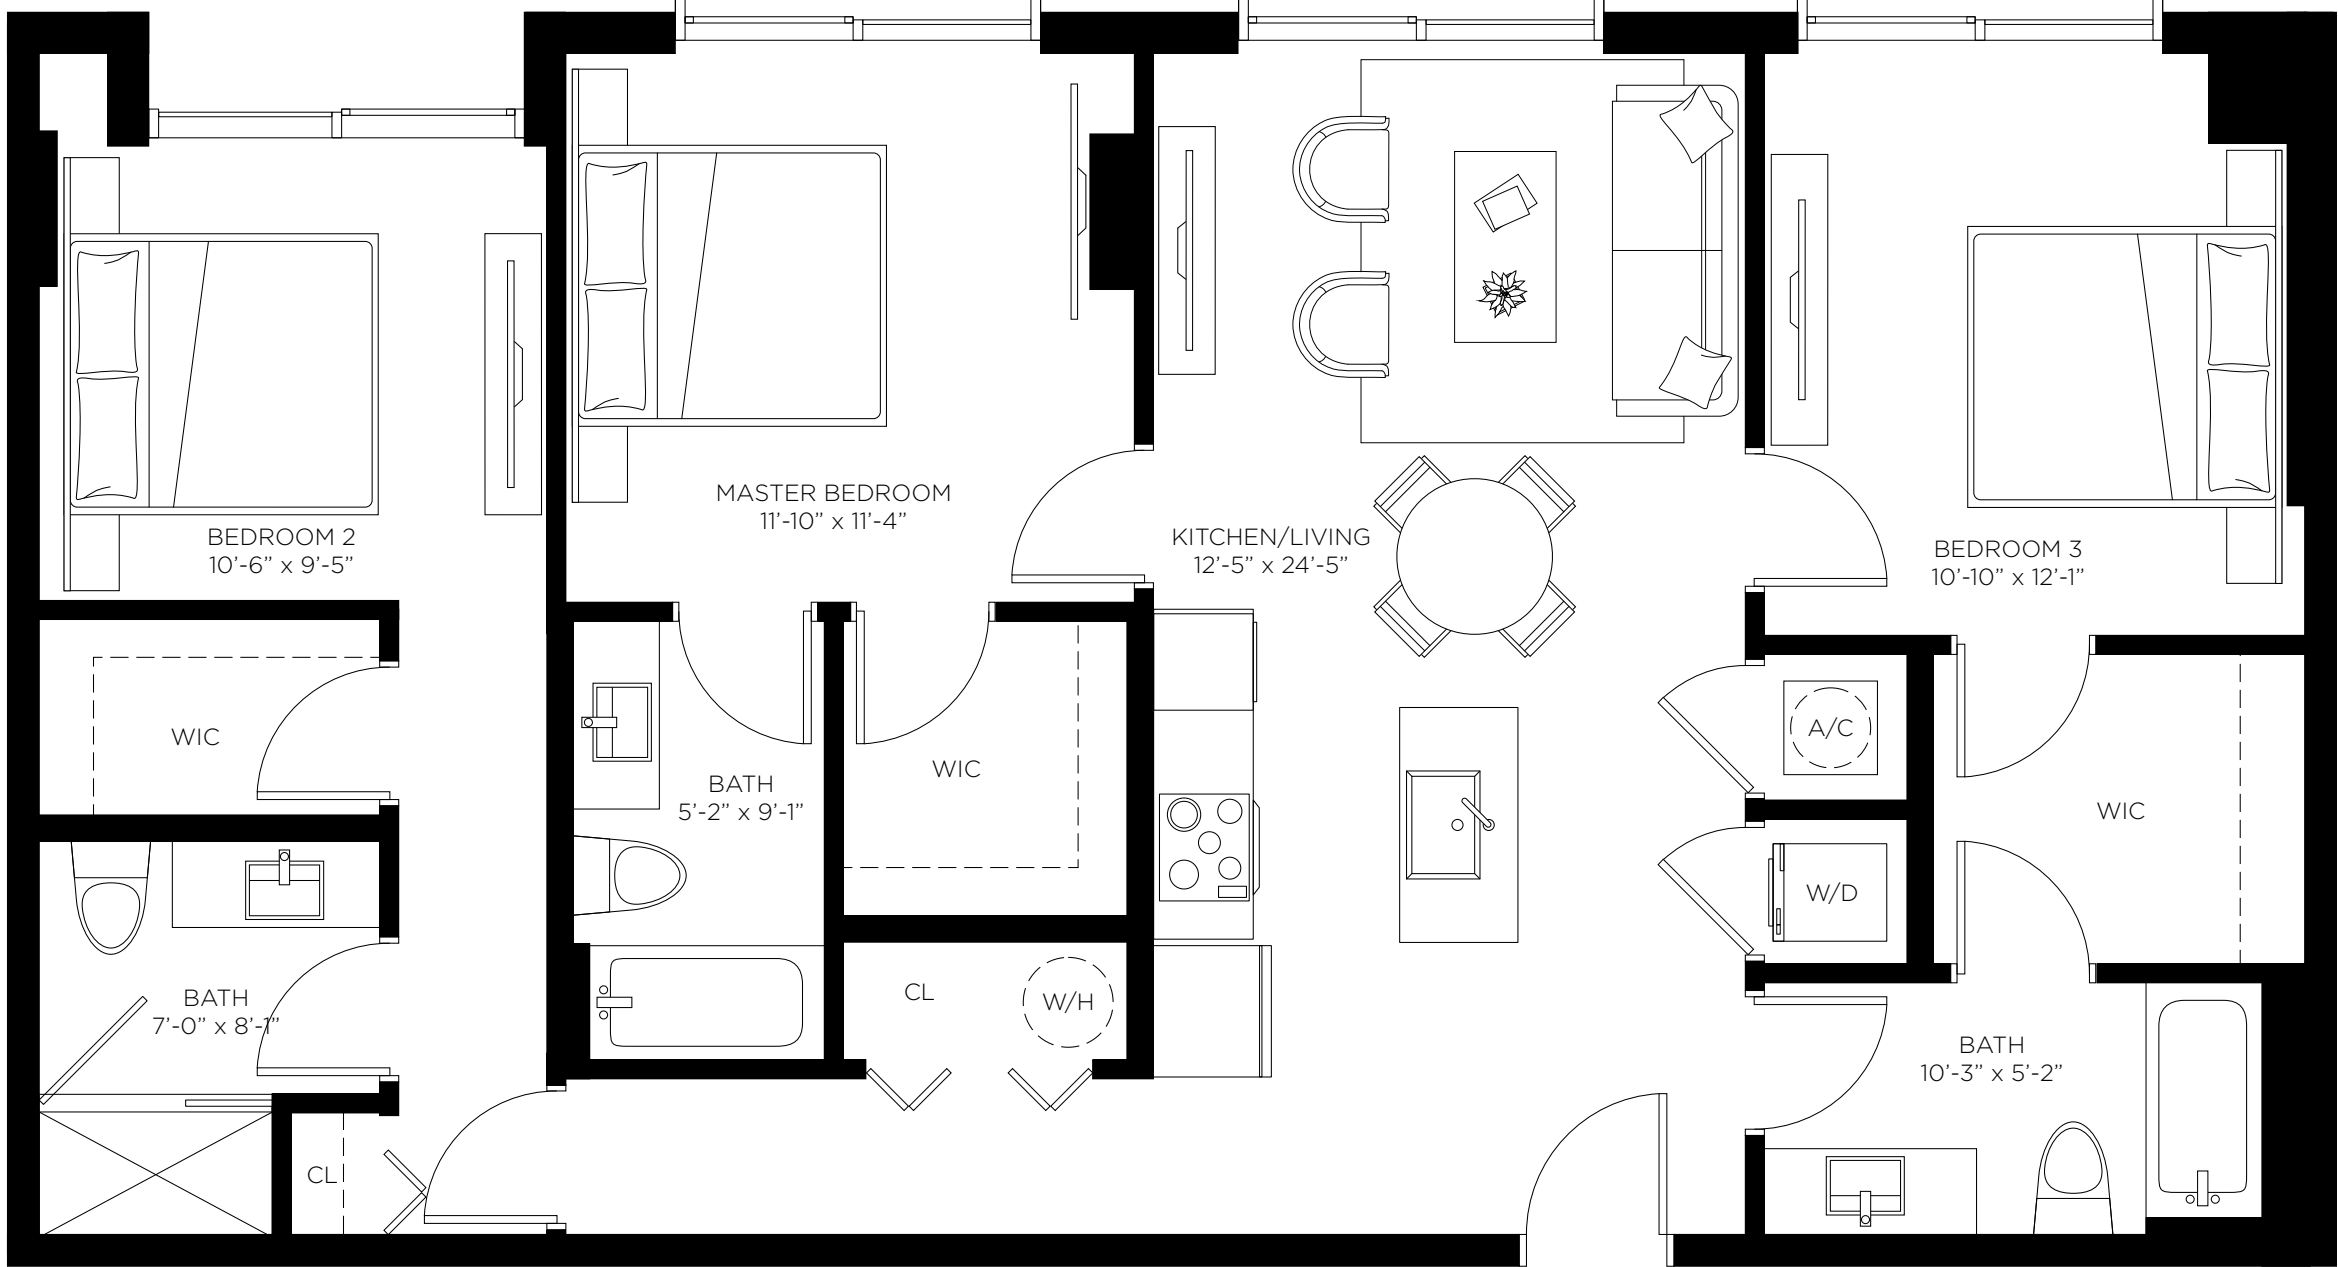

C2

3 Bed / 3 Bath

1,311 SF | 121 m²

THE
DORSEY