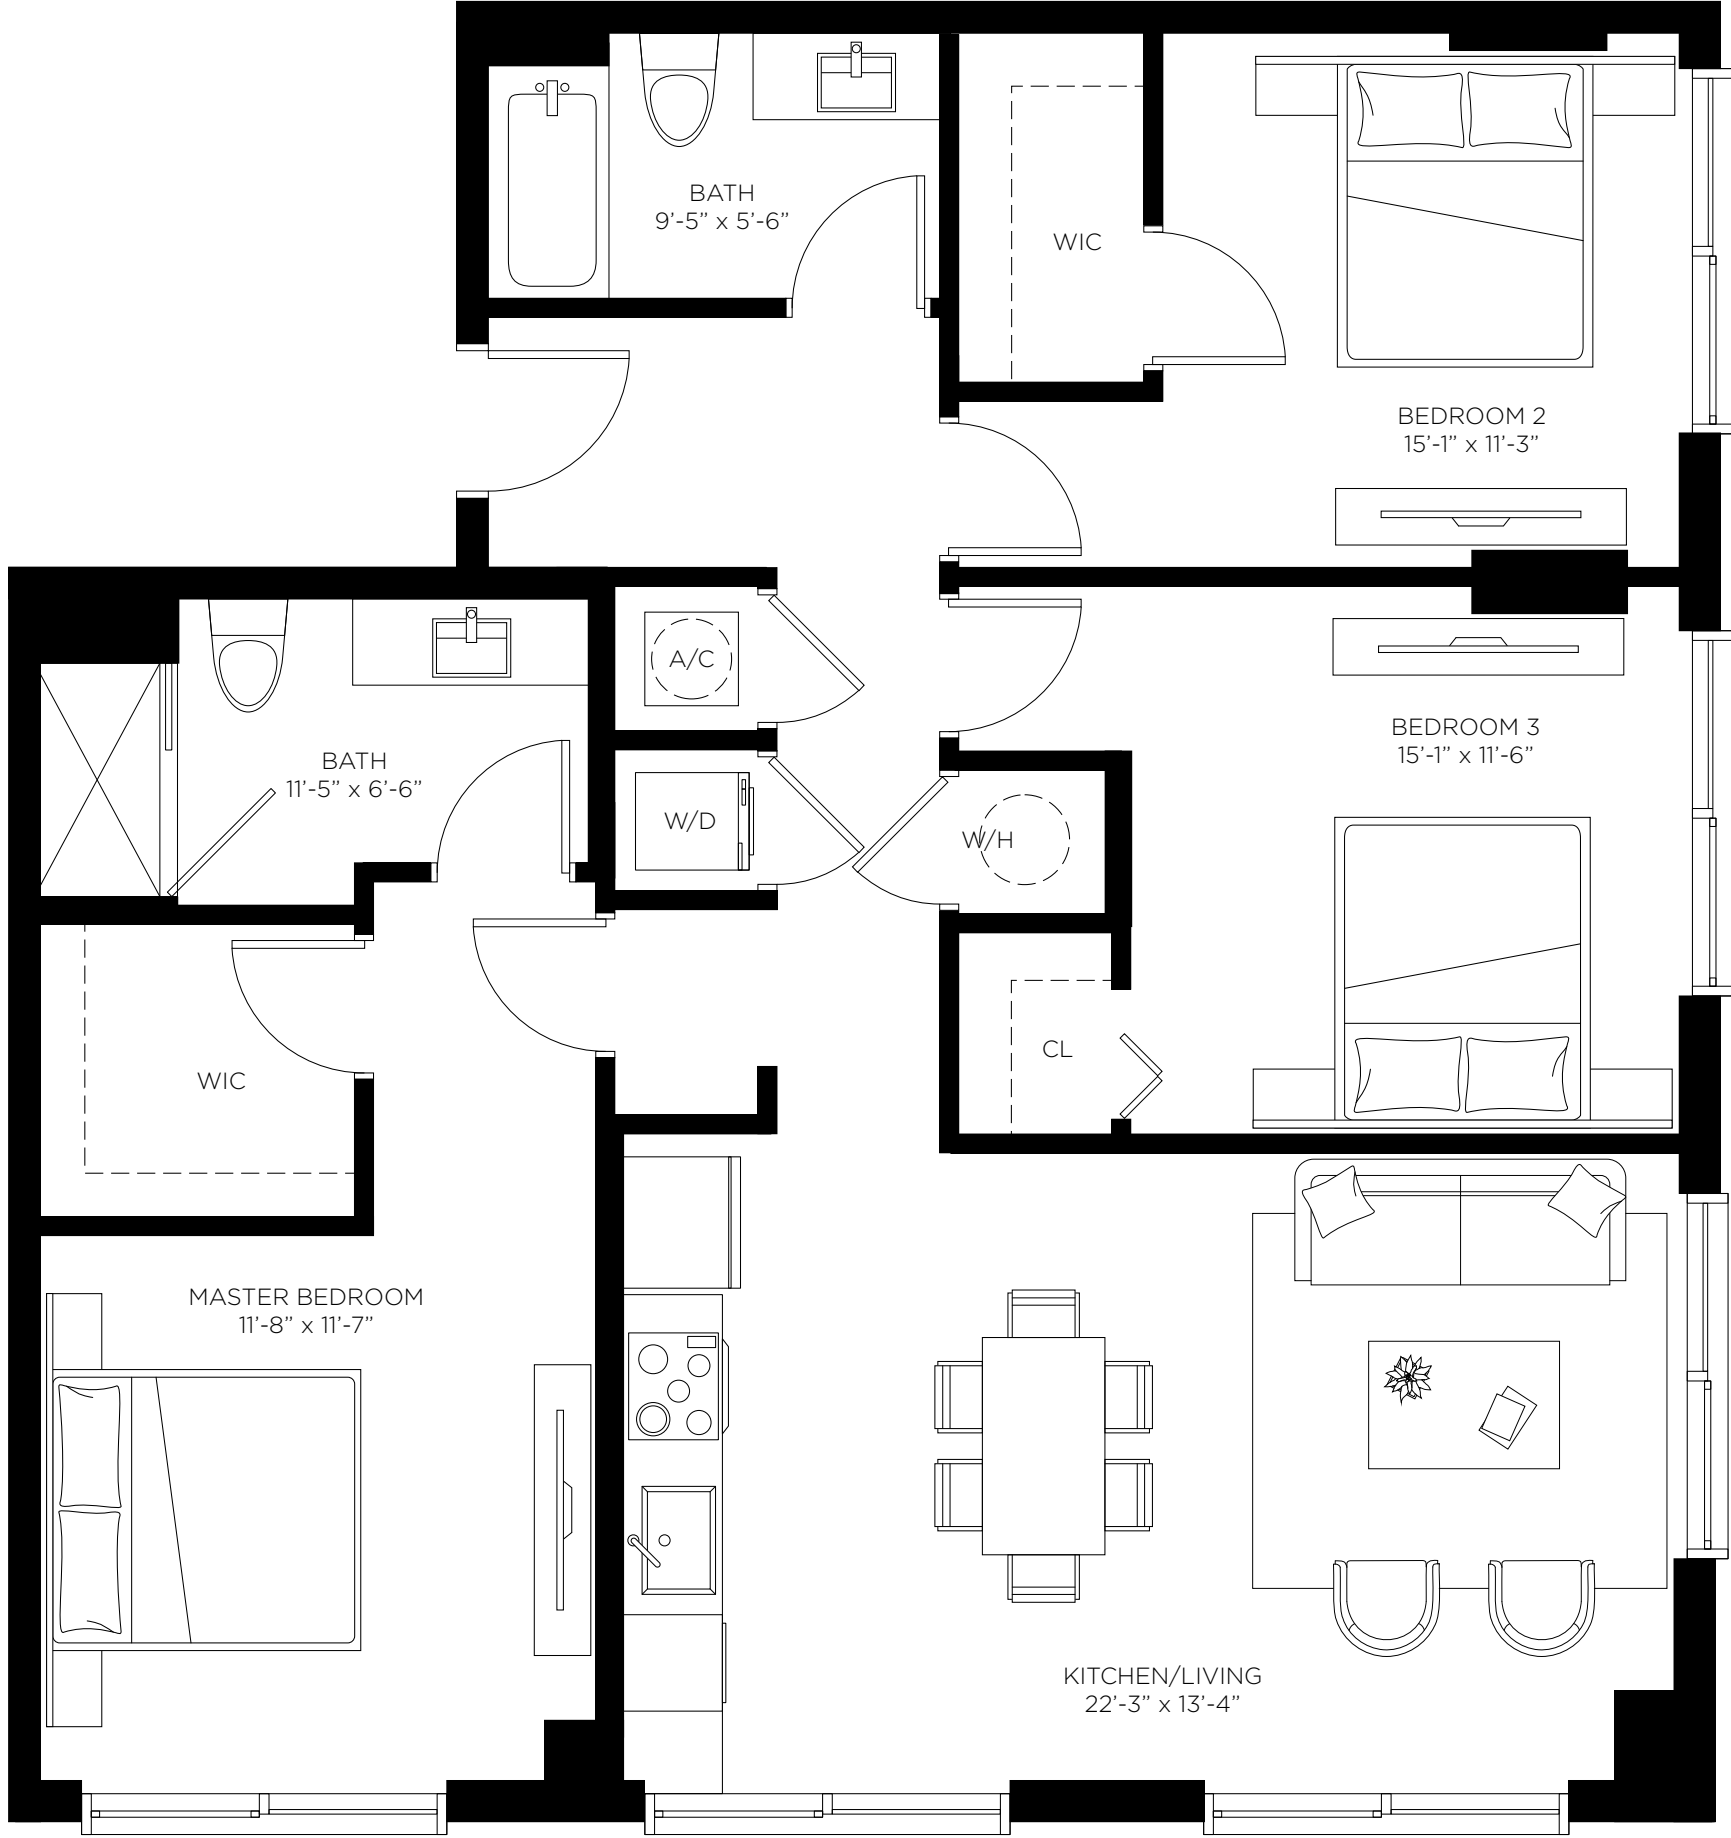

# 3 Bed / 2 Bath

1,281 SF | 119 m<sup>2</sup>

THE  
DORSEY