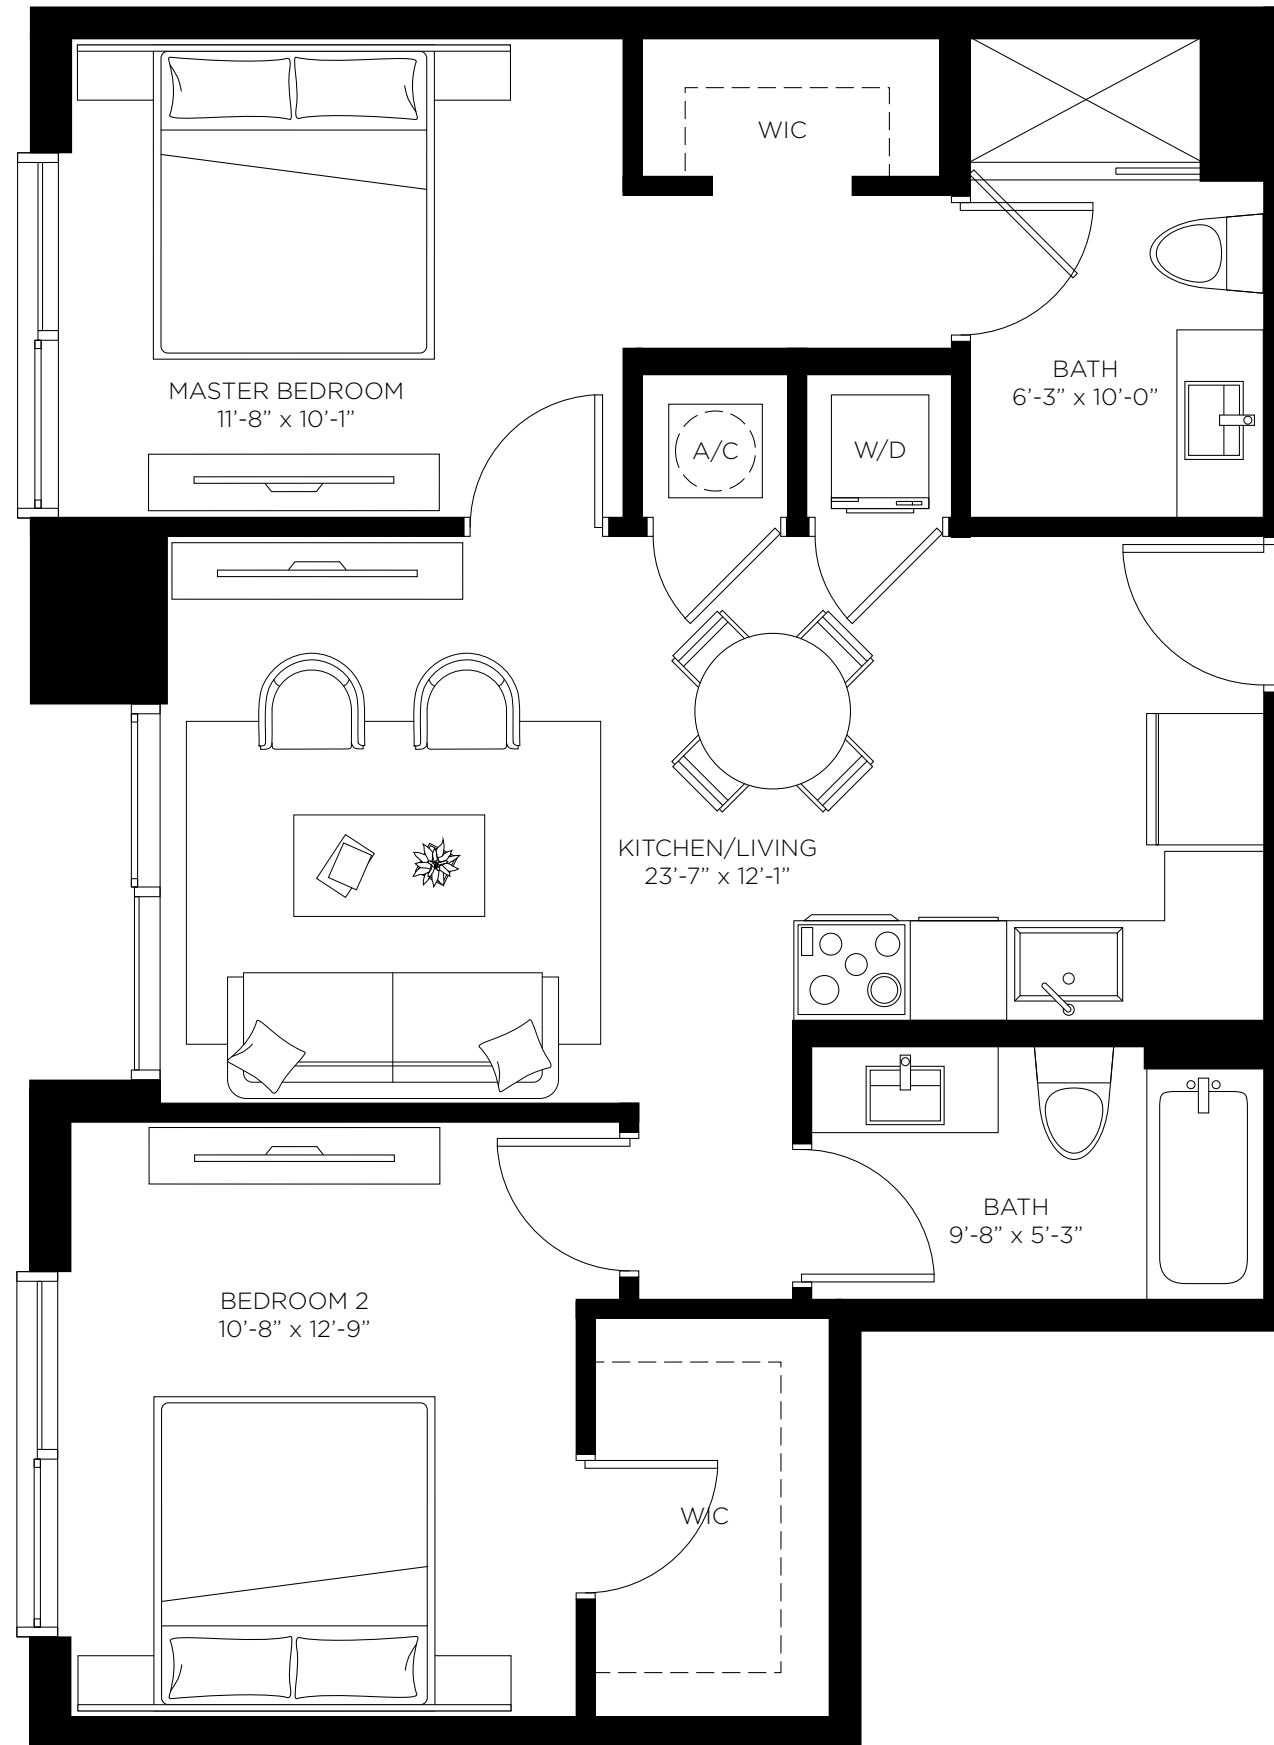

B4

2 Bed / 2 Bath

886 SF | 82 m²

THE
DORSEY