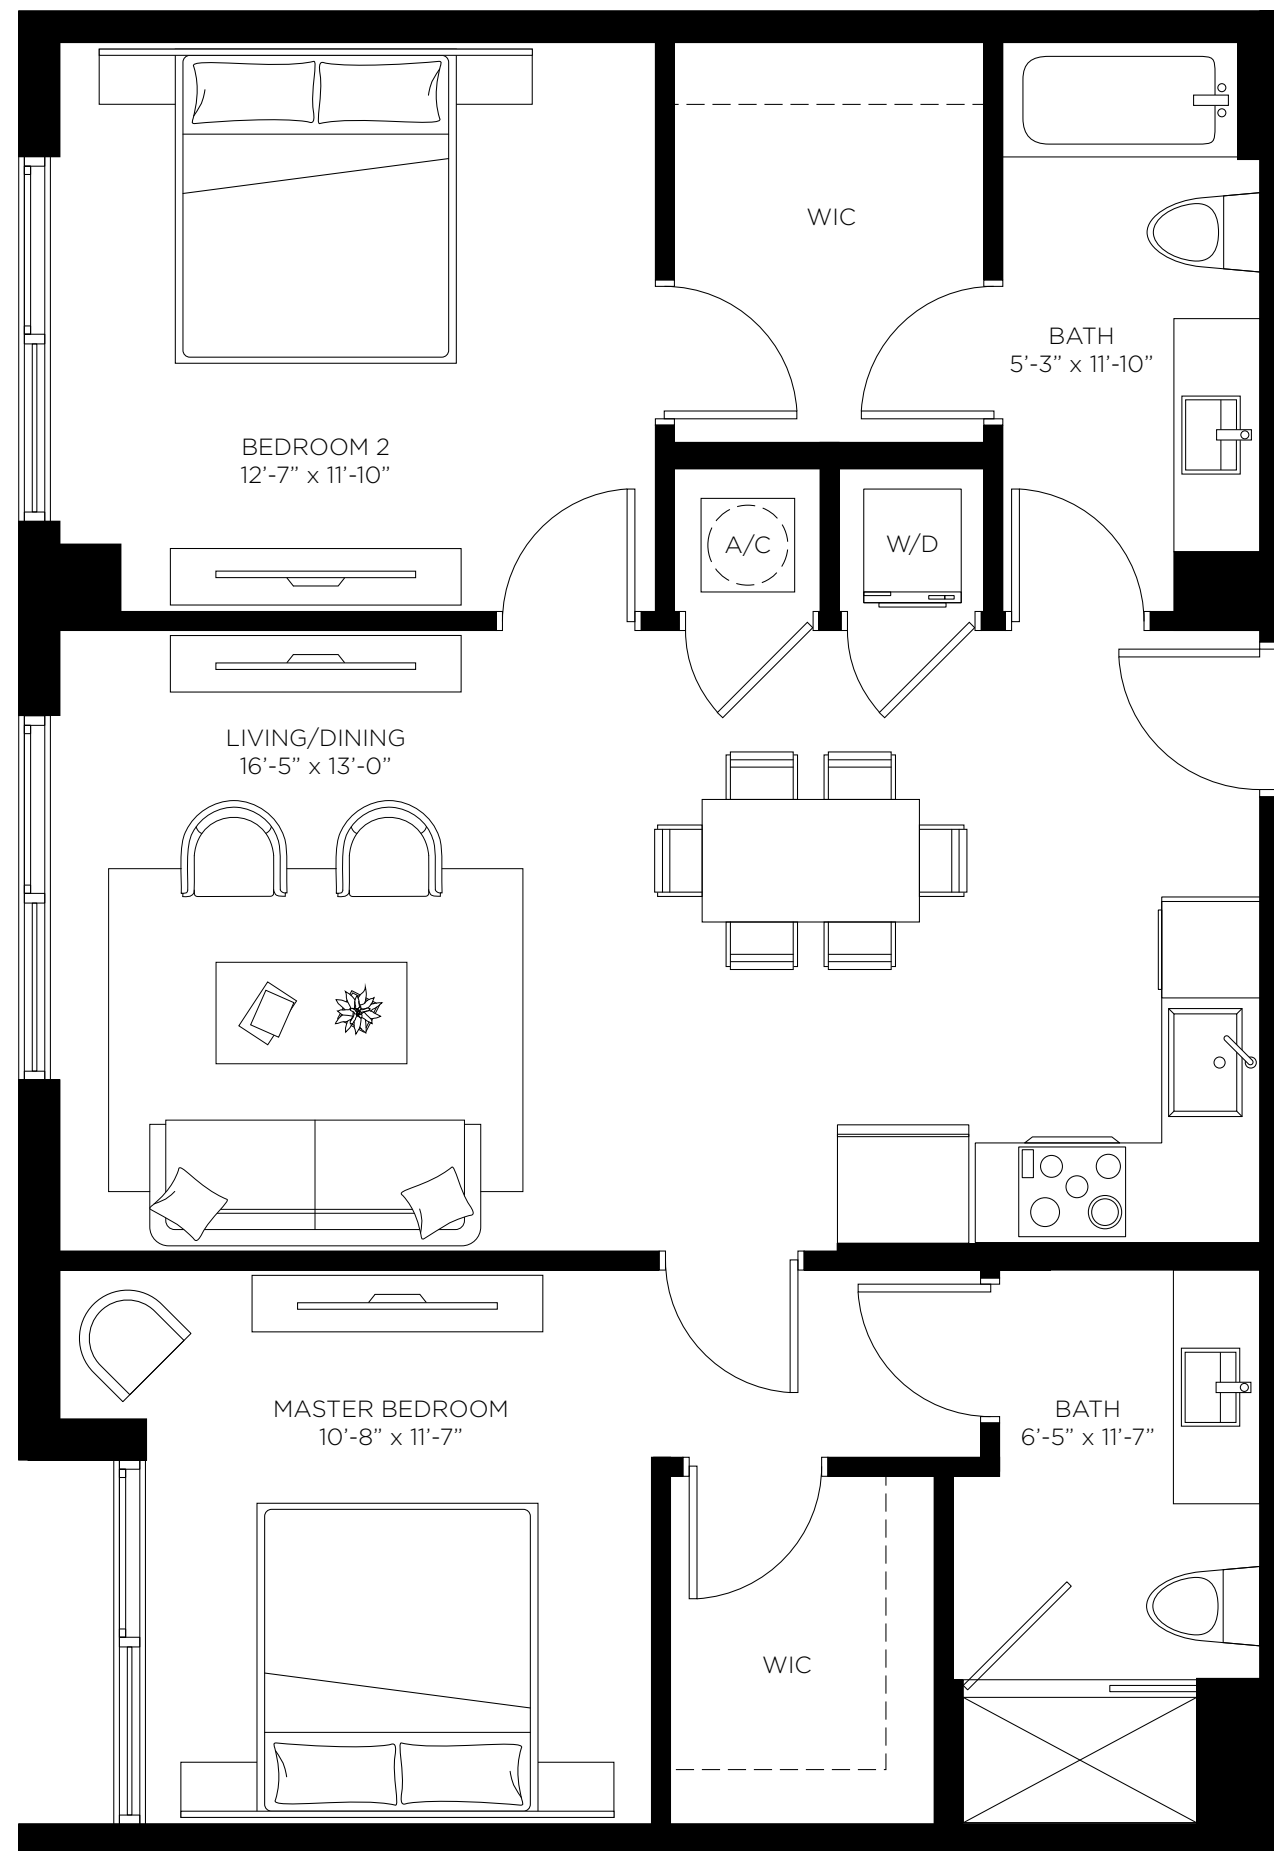

B3

2 Bed / 2 Bath

1,029 SF | 95 m²

THE
DORSEY