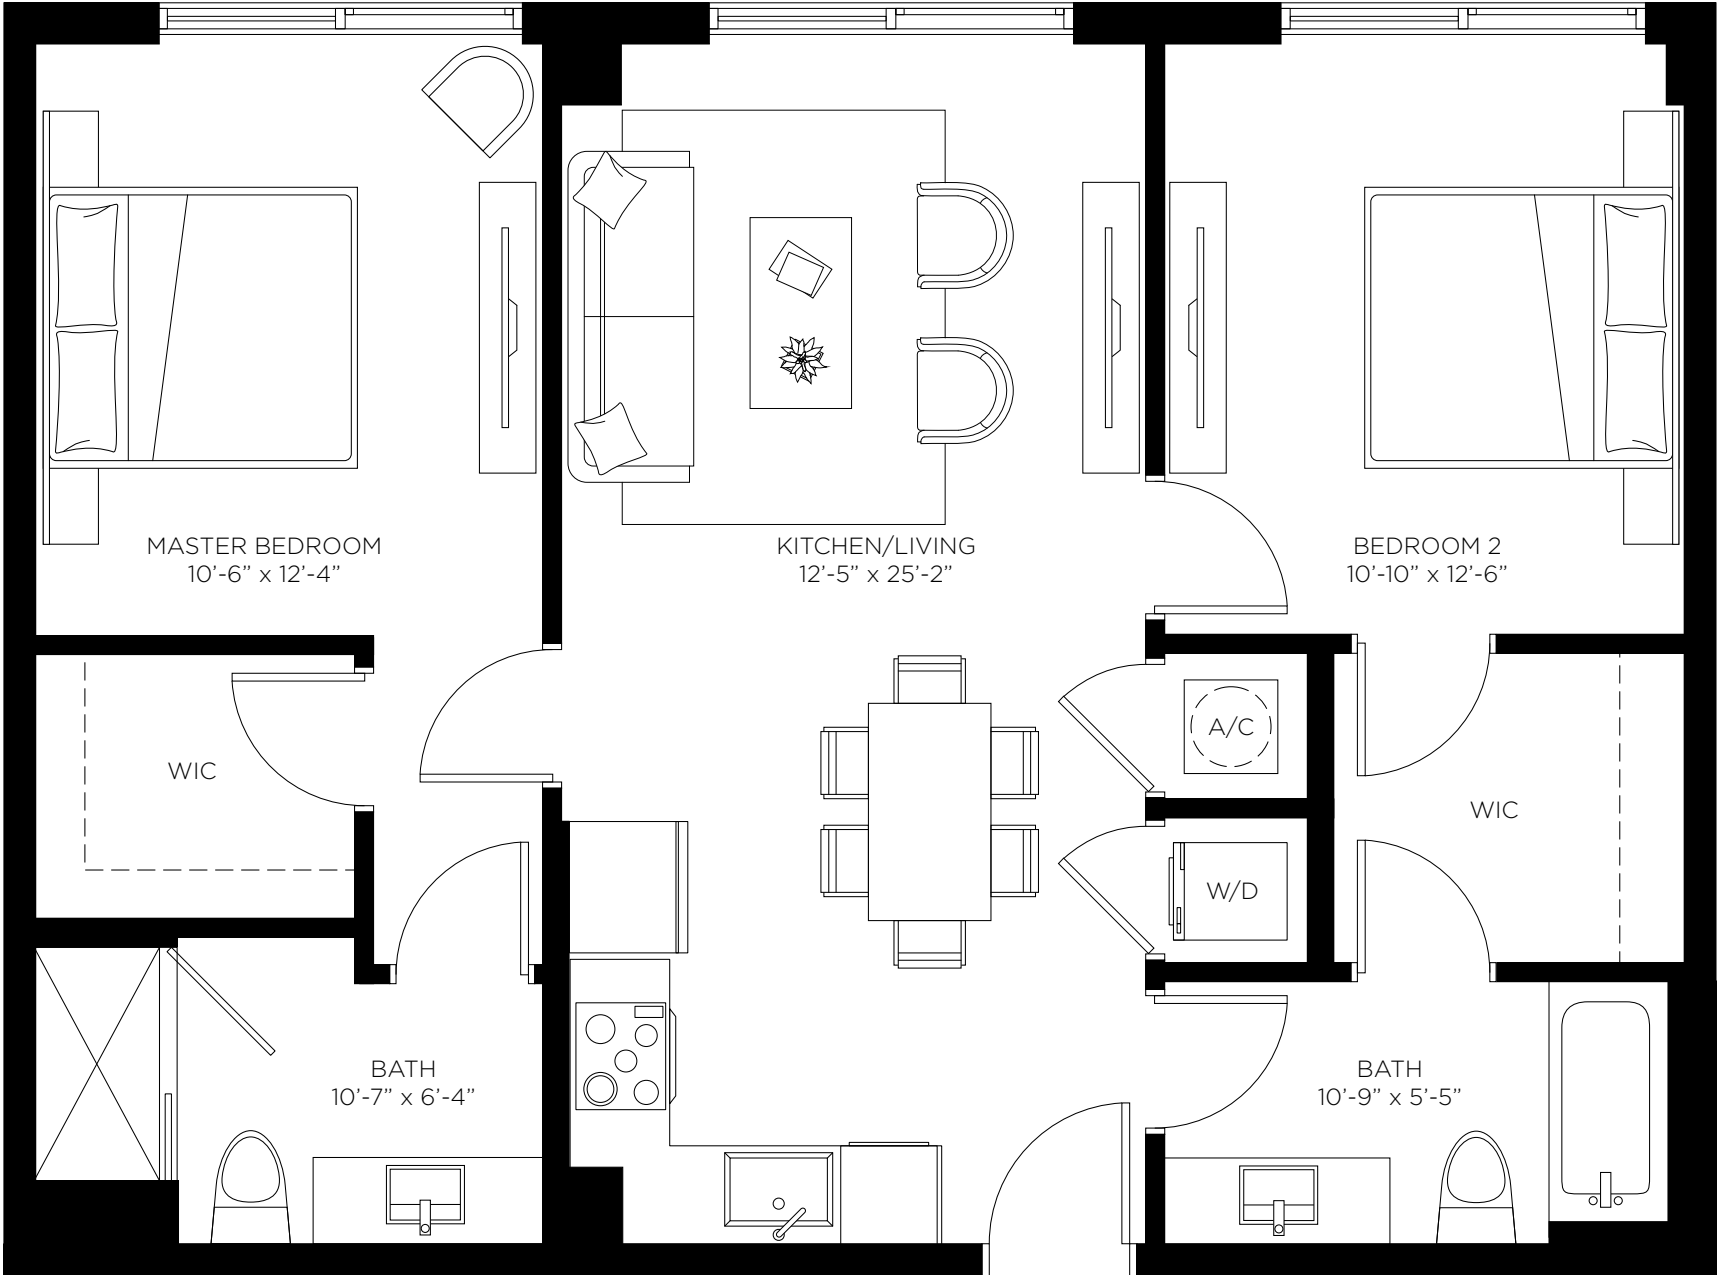

B2

2 Bed / 2 Bath

982 SF | 91 m²

THE
DORSEY