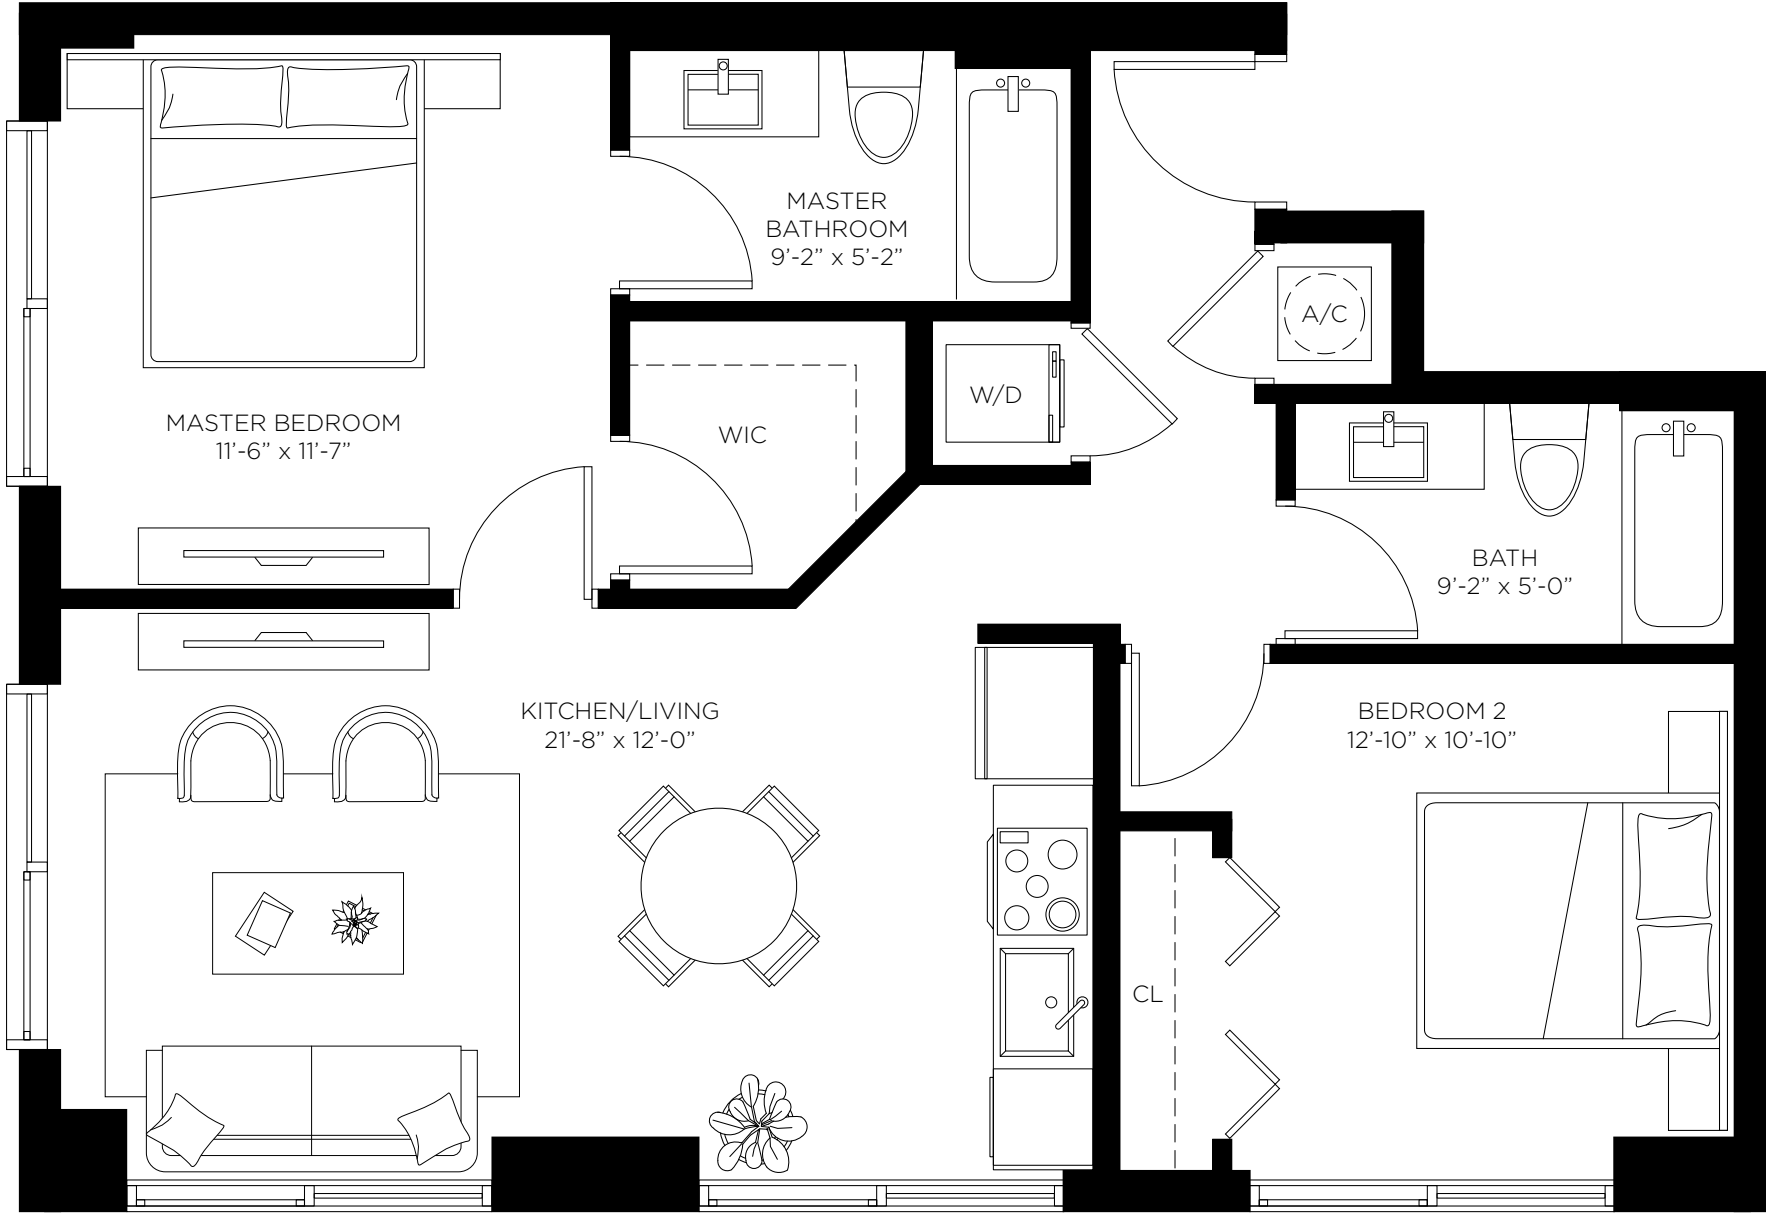

B1

2 Bed / 2 Bath

869 SF | 81 m²

THE
DORSEY