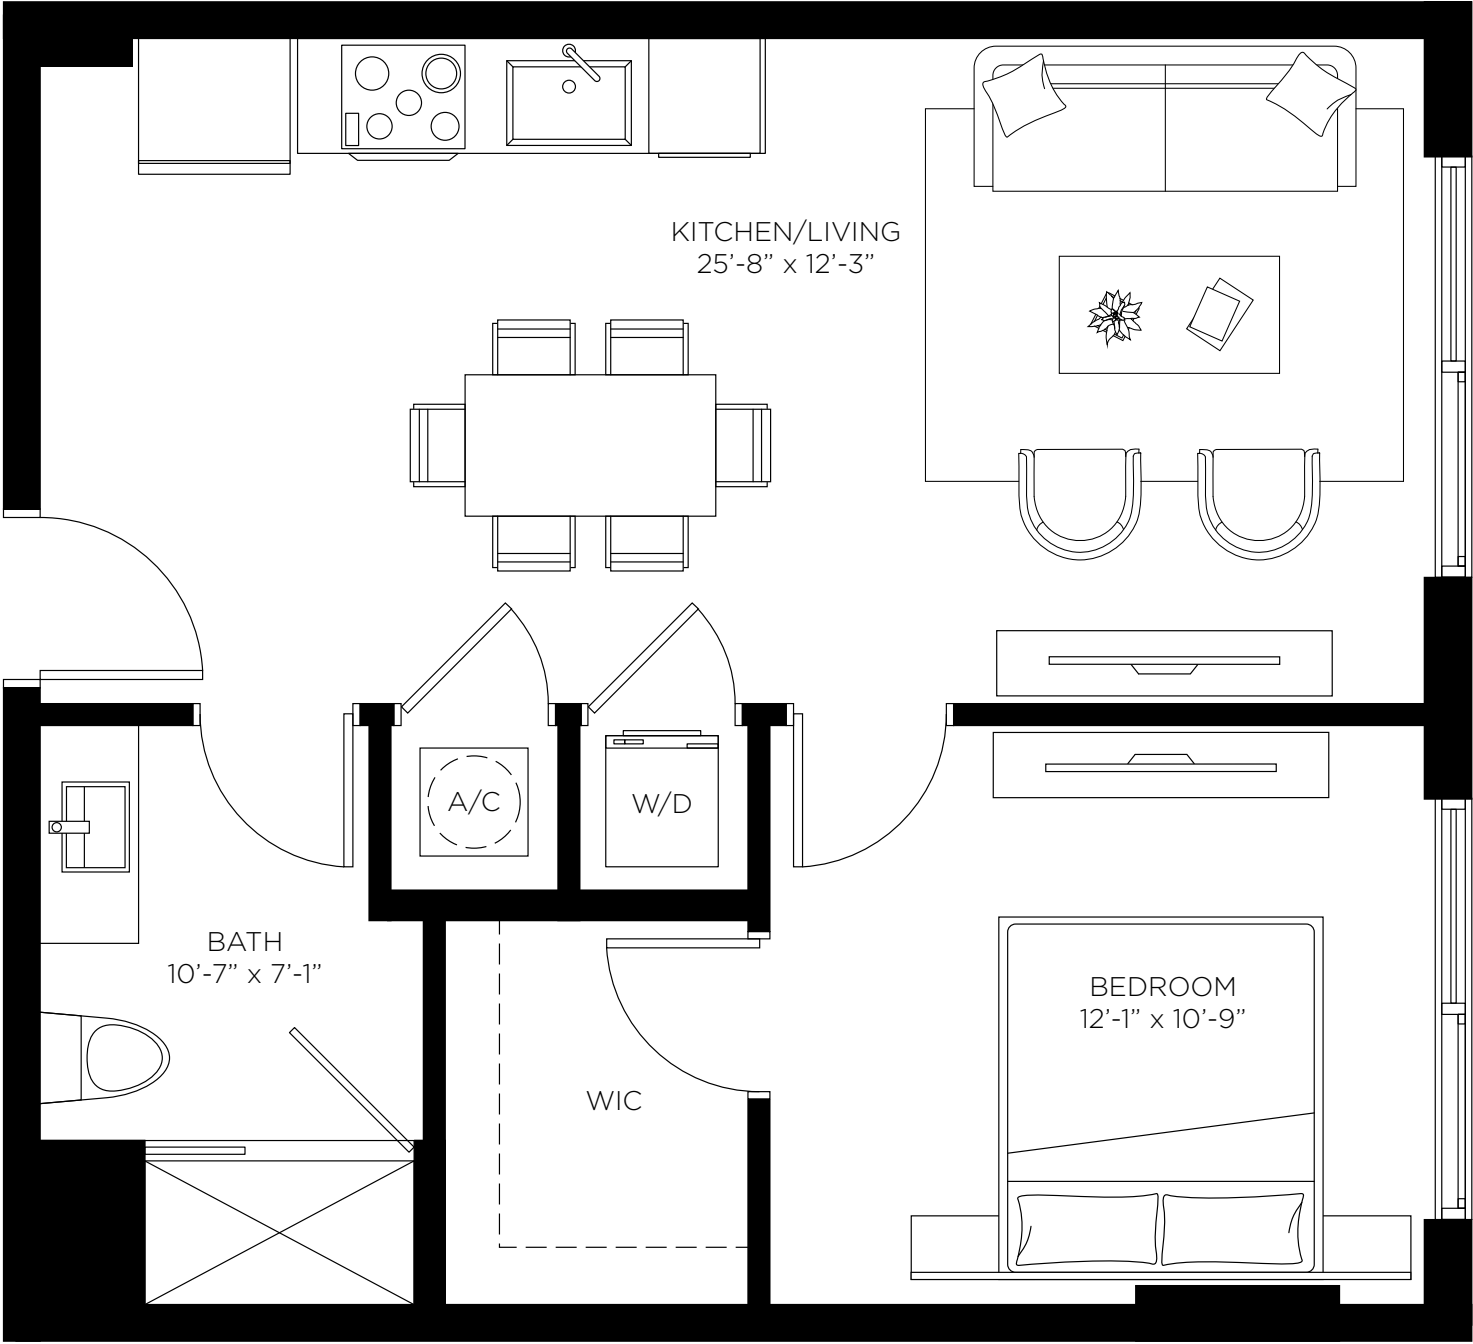

A2

1 Bed / 1 Bath

646 SF | 60 m²

THE
DORSEY