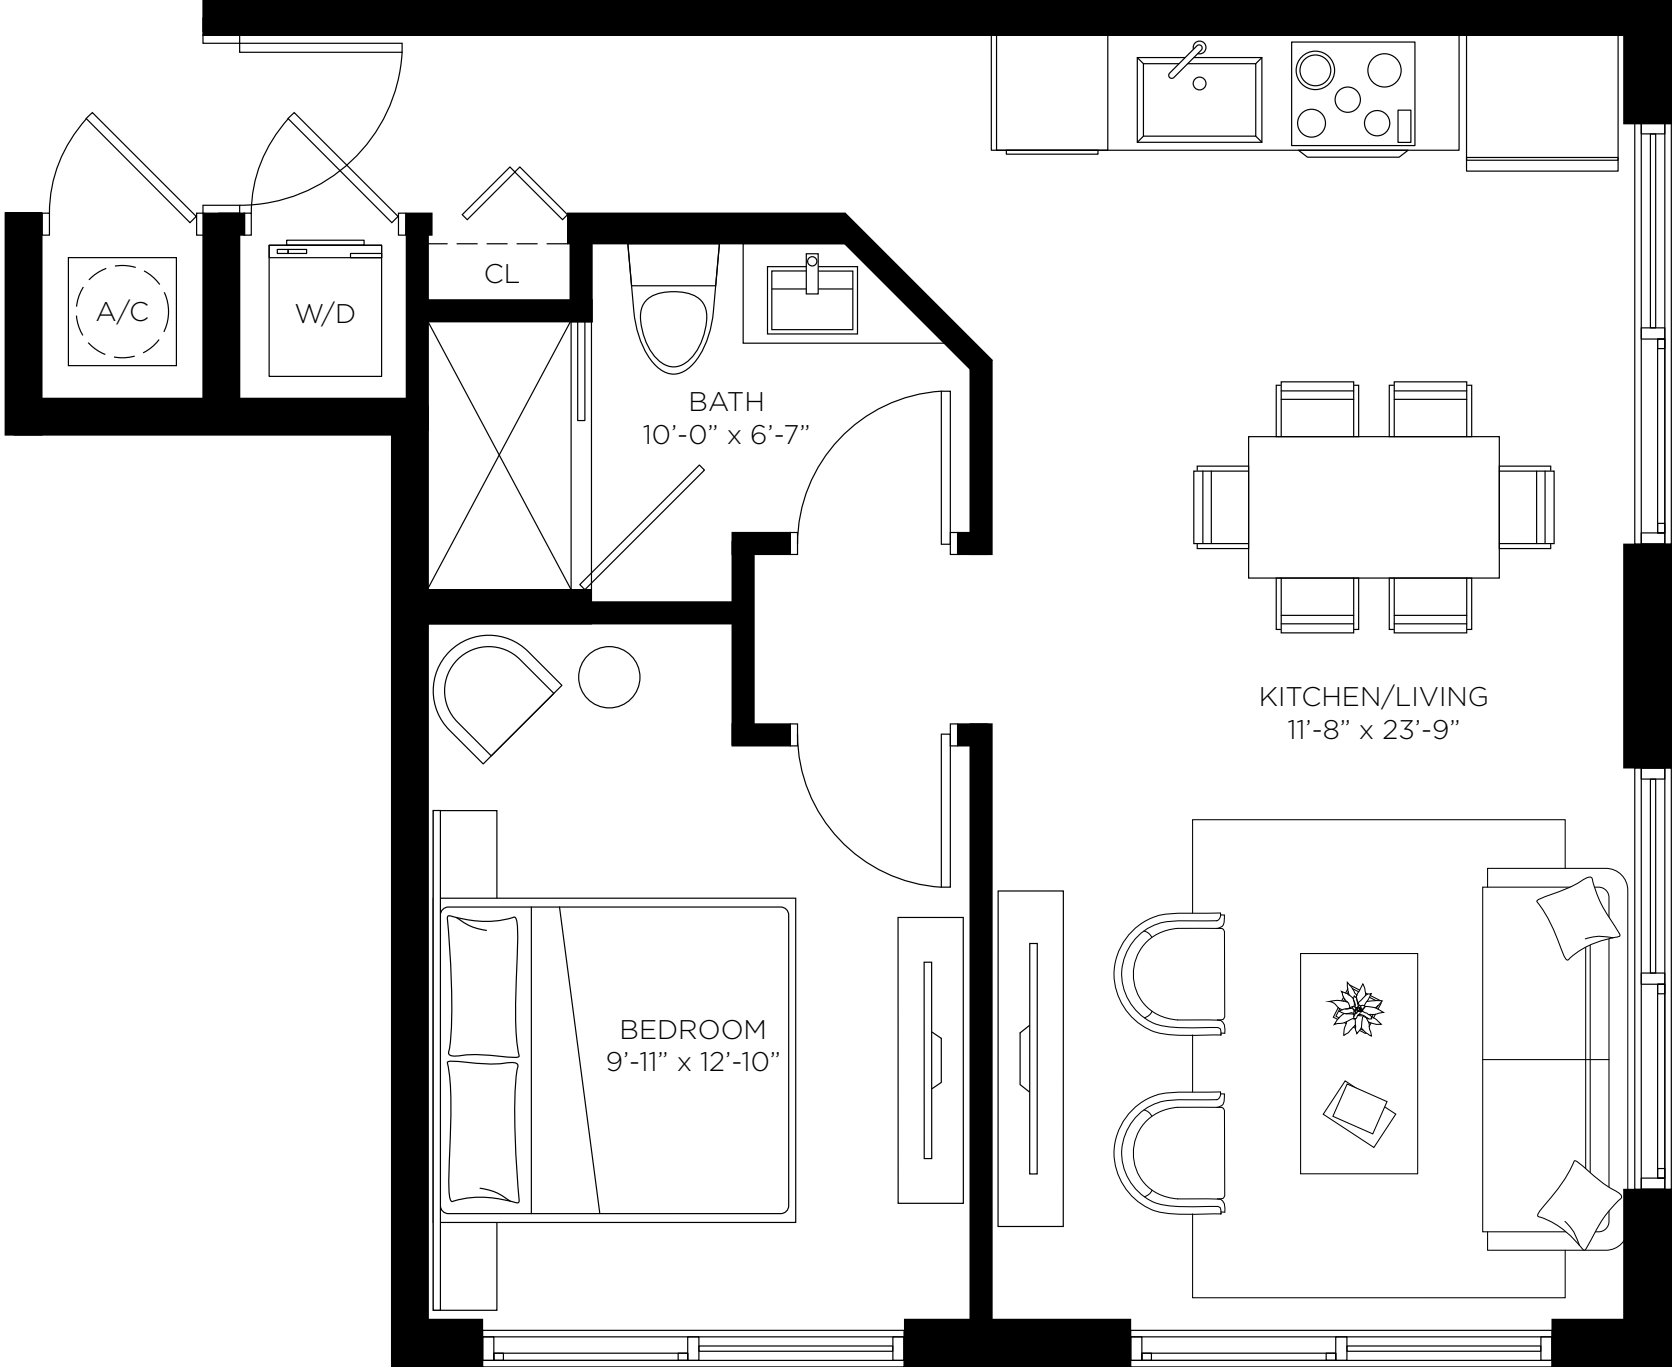

A1

1 Bed / 1 Bath

621 SF | 58 m²

THE
DORSEY